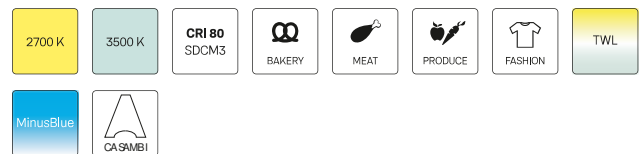

CSA-R 403.930.WF/DALI

Colours	Article no.	EAN
silver	668174	4043544798336
black	668175	4043544798343
white	668176	4043544798350

Description

- recessed downlight with wide range of applications
- outstanding ease of maintenance
- no UV and thermal emissions
- innovative thermal management with passive cooling (heat sink made from die-cast aluminium)
- specular aluminium reflector with precise symmetrical beam characteristic for high luminous efficiency and glare-free lighting
- front ring made from die-cast aluminium with filigree black polycarbonate inner ring for additional glare control
- tool-free ceiling mounting via quick-action clamping springs (automatic adjustment of the ceiling thickness)
- luminaire and ballast permanently connected via cable (length: 500 mm), ballast ready for mains connection
- ballast (LED converter DALI, dimmable) included (external placement)

Standard options

Special options

Lighting data / Norms

Lamps	LED Spot / CRI 90 / 3000 K
EPREL light sources	1024000
	L90 B50 50.000 h
	L80 B50 100.000 h
	L80 B20 50.000 h
Lifetime	
System power	27.1 W
Luminaire luminous flux	3370 lm
System efficiency	124.35 lm/W
Module efficiency	136.81 lm/W
UGR class	≤25
Beam range	Wide Flood
Beam angle	57°
Supply voltage	220 - 240 V / 50 - 60 Hz
Protection class	II
Type of protection	IP20