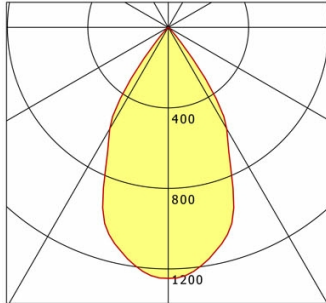

Standard options

Special options

Lighting data / Norms

Lamps	LED Spot / CRI 90 / 3000 K
EPREL light sources	1024000
	L90 B50 50.000 h
	L80 B50 100.000 h
	L80 B20 50.000 h
Lifetime	
System power	27.1 W
Luminaire luminous flux	3370 lm
System efficiency	124.35 lm/W
Module efficiency	136.81 lm/W
UGR class	≤25
Beam range	Wide Flood
Beam angle	57°
Supply voltage	220 - 240 V / 50 - 60 Hz
Protection class	II
Type of protection	IP20

Dimensions / Weights

Outer diameter	115 mm
Height	102 mm
Cut-out (Ø)	105 - 107 mm
Ceiling thickness	3.0 - 26.0 mm
Recessed depth	100 mm
Net weight	0.48 kg
Gross weight	0.54 kg

CSA-R 403.930.WF/DALI

CSA-R 403.930.WF/DALI

CSA 40 (1xLED 27W 930/3000K 3370lm 57°)

— C0/C180 cd / 1000 lm

	C0	C90	C180	C270
0°	1247	1247	1247	1247
15°	1089	1089	1089	1089
30°	582	582	582	582
45°	19	19	19	19
60°	0	0	0	0
75°	0	0	0	0
90°	0	0	0	0
cd / 1000 lm				

Offset [m]	Cone width [m]	Illuminance [lx]
3.0	3.24	466.9
6.0	6.47	116.7
9.0	9.71	51.9
12.0	12.94	29.2
15.0	16.18	18.7

η	LED
Efficiency	125 lm/W
Direct/Indirect	↓ 100% / ↑ 0%
System Power	27 W
UGR	X=4H, Y=8H
Reflection factors	70/50/20
UGR C0/C180	22.9
UGR C90/C270	22.9
CIE Flux Codes	99 100 100 100 100
Ra/CRI	>90