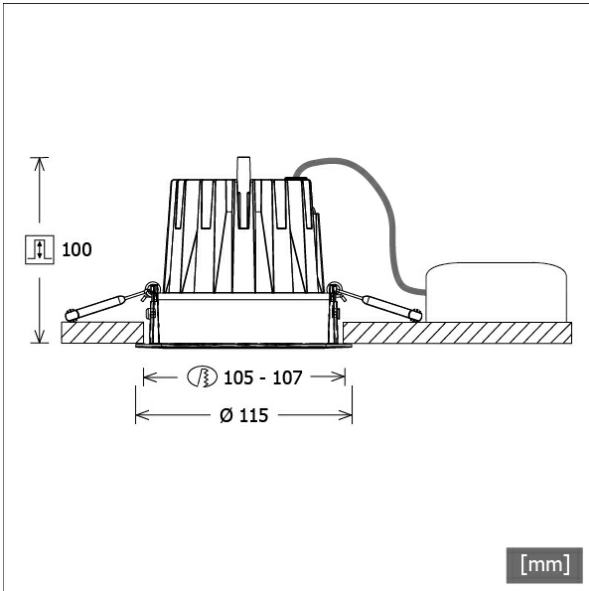

CSA-R 403.930.WF/DALI

Colours	Article no.	EAN
silver	668174	4043544798336
black	668175	4043544798343
white	668176	4043544798350

Description

- recessed downlight with wide range of applications
- outstanding ease of maintenance
- no UV and thermal emissions
- innovative thermal management with passive cooling (heat sink made from die-cast aluminium)
- specular aluminium reflector with precise symmetrical beam characteristic for high luminous efficiency and glare-free lighting
- front ring made from die-cast aluminium with filigree black polycarbonate inner ring for additional glare control
- tool-free ceiling mounting via quick-action clamping springs (automatic adjustment of the ceiling thickness)
- luminaire and ballast permanently connected via cable (length: 500 mm), ballast ready for mains connection
- ballast (LED converter DALI, dimmable) included (external placement)

Standard options

Special options

Lighting data / Norms

Lamps	LED Spot / CRI 90 / 3000 K
EPREL light sources	1024000
	L90 B50 50.000 h
	L80 B50 100.000 h
	L80 B20 50.000 h
Lifetime	
System power	27.1 W
Luminaire luminous flux	3370 lm
System efficiency	124.35 lm/W
Module efficiency	136.81 lm/W
UGR class	≤25
Beam range	Wide Flood
Beam angle	57°
Supply voltage	220 - 240 V / 50 - 60 Hz
Protection class	II
Type of protection	IP20

Dimensions / Weights

Outer diameter	115 mm
Height	102 mm
Cut-out (Ø)	105 - 107 mm
Ceiling thickness	3.0 - 26.0 mm
Recessed depth	100 mm
Net weight	0.48 kg
Gross weight	0.54 kg

CSA-R 403.930.WF/DALI

CSA-R 403.930.WF/DALI

Offset [m]	Cone width [m]	Illuminance [lx]
3.0	3.24	466.9
6.0	6.47	116.7
9.0	9.71	51.9
12.0	12.94	29.2
15.0	16.18	18.7

η	LED
Efficiency	125 lm/W
Direct/Indirect	↓ 100% / ↑ 0%
System Power	27 W
UGR	X=4H, Y=8H
Reflection factors	70/50/20
UGR C0/C180	22.9
UGR C90/C270	22.9
CIE Flux Codes	99 100 100 100 100
Ra/CRI	>90