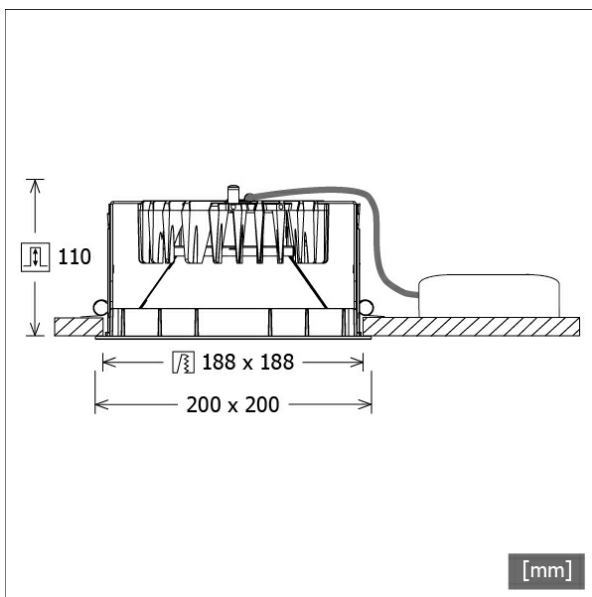

Description

- recessed spotlight with optical design variants for general lighting
- outstanding ease of maintenance
- no UV and thermal emissions
- innovative thermal management with passive cooling (heat sink made from die-cast aluminium)
- non-reflective matt aluminium reflector for highest luminous efficiency and best glare-free lighting
- front/recessed frame made from die-cast zinc with clear light effect frame (other decor/light effect frames and deco glasses are available as options)
- tool-free ceiling mounting via automatic quick clamping (automatic adjustment of the ceiling thickness)
- luminaire and ballast permanently connected via cable (length: 500 mm), ballast ready for mains connection
- ballast (LED converter DALI, dimmable) included (external placement)

Standard options

Special options

Lighting data / Norms

Lamps	LED Modul / CRI 80 / 4000 K
EPREL light sources	891010
Lifetime	L90 B50 50.000 h L80 B50 100.000 h L80 B20 50.000 h
System power	21.0 W
Luminaire luminous flux	max. 2590 lm
System efficiency	123.33 lm/W
Module efficiency	173.48 lm/W
UGR class	≤25
Supply voltage	220 - 240 V / 50 - 60 Hz
Protection class	II
Type of protection	IP20

Dimensions / Weights

Length	200 mm
Width	200 mm
Height	112 mm
Cut-out (LxW)	188 x 188 mm
Ceiling thickness	5.0 - 50.0 mm
Recessed depth	110 mm
Net weight	1.25 kg
Gross weight	1.32 kg