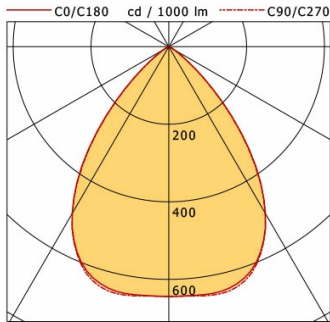

FLIQ 400.2040.01/DALI

Flixx 400 Square (FLIQZ 400.05, 1xLED 21W 840/4000K 2590lm)

	C0	C90	C180	C270
0°	644	644	644	644
15°	639	647	639	647
30°	496	496	496	496
45°	178	174	178	174
60°	16	15	16	15
75°	4	4	4	4
90°	0	0	0	0

cd / 1000 lm

Offset [m]	Cone width [m]	Illuminance [lx]
3.0	4.75 | 4.72	185.4
6.0	9.50 | 9.45	46.4
9.0	14.25 | 14.17	20.6
12.0	19.00 | 18.89	11.6
15.0	23.75 | 23.61	7.4

η	LED
Efficiency	123 lm/W
Direct/Indirect	↓ 100% / ↑ 0%
System Power	21 W
UGR	X=4H, Y=8H
Reflection factors	70/50/20
UGR C0/C180	20.1
UGR C90/C270	20.0
CIE Flux Codes	81 99 100 100 100
Ra/CRI	>80

LTS

Flixx 400 Square (FLIQZ 400.24, 1xLED 21W 840/4000K 2480lm)