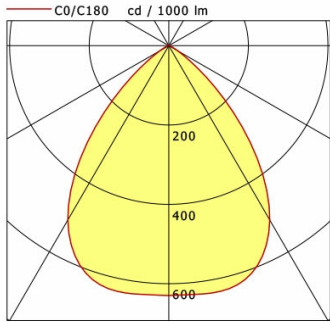

C0	C90	C180	C270
0°	630	630	630	630
15°	629	629	629	629
30°	507	507	507	507
45°	213	213	213	213
60°	25	25	25	25
75°	5	5	5	5
90°	0	0	0	0

cd / 1000 lm

Offset [m]	Cone width [m]	Illuminance [lx]
3.0	5.05	177.8
6.0	10.11	44.4
9.0	15.16	19.8
12.0	20.22	11.1
15.0	25.27	7.1

η	LED
Efficiency	121 lm/W
Direct/Indirect	↓ 100% / ↑ 0%
System Power	21 W
UGR	X=4H, Y=8H
Reflection factors	70/50/20
UGR C0/C180	20.4
UGR C90/C270	20.4
CIE Flux Codes	79 98 100 100 100
Ra/CRI	>80

LTS