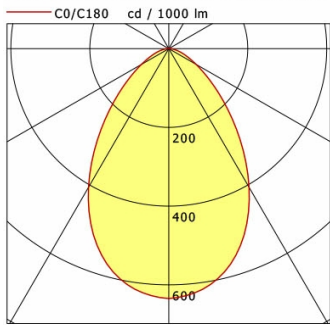

C0	C90	C180	C270
0°	635	635	635	635
15°	577	577	577	577
30°	407	407	407	407
45°	204	204	204	204
60°	80	80	80	80
75°	27	27	27	27
90°	0	0	0	0

cd / 1000 lm

Offset [m]	Cone width [m]	Illuminance [lx]
3.0	4.41	174.9
6.0	8.81	43.7
9.0	13.22	19.4
12.0	17.62	10.9
15.0	22.03	7.0

η	LED
Efficiency	118 lm/W
Direct/Indirect	↓ 100% / ↑ 0%
System Power	21 W
UGR	X=4H, Y=8H
Reflection factors	70/50/20
UGR C0/C180	23.8
UGR C90/C270	23.8
CIE Flux Codes	67 91 98 100 100
Ra/CRI	>80

LTS

Flixx 400 Square (FLIQZ 400.25, 1xLED 21W 840/4000K 2540lm)