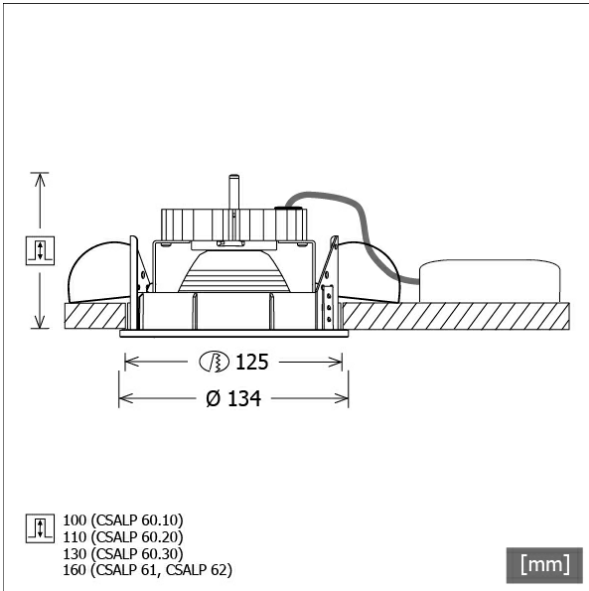

CSALP 60.2027.50/DALI

Colours	Article no.	EAN
black	643171	4043544493804
silver	643172	4043544493811
white	643173	4043544493828

Description

- recessed spotlight with wide range of applications
- luminaire rotates through 350° and pivots through 40°
- outstanding ease of maintenance
- no UV and thermal emissions
- thermal management with passive cooling (heat sink made from aluminium)
- specular aluminium reflector with precise symmetrical beam characteristic for high luminous efficiency and glare-free lighting
- front rings and recessed ring made from die-cast zinc
- tool-free ceiling mounting via quick-action clamping springs (automatic adjustment of the ceiling thickness)
- luminaire and ballast permanently connected via cable (length: 500 mm), ballast ready for mains connection
- ballast (LED converter DALI, dimmable) included (external placement)

Standard options

Special options

Lighting data / Norms

Lamps	LED Spot / CRI 80 / 2700 K
EPREL light sources	848120
	L90 B50 50.000 h
Lifetime	L80 B50 100.000 h
	L80 B20 50.000 h
System power	27.0 W
Luminaire luminous flux	2520 lm
System efficiency	93.33 lm/W
Module efficiency	127.18 lm/W
UGR class	≤22
Beam angle	50°
Supply voltage	220 - 240 V / 50 - 60 Hz
Protection class	II
Type of protection	IP20

Dimensions / Weights

Outer diameter	134 mm
Height	100 mm
Cut-out (Ø)	125 mm
Ceiling thickness	1.0 - 25.0 mm
Recessed depth	110 mm
Net weight	1.08 kg
Gross weight	1.14 kg

CSALP 60.2027.50/DALI

CSA 60 (1xLED 27W 827/2700K 2520lm 50 °)

	C0	C90	C180	C270
0°	1626	1626	1626	1626
15°	1302	1302	1302	1302
30°	440	440	440	440
45°	18	18	18	18
60°	5	5	5	5
75°	5	5	5	5
90°	0	0	0	0

cd / 1000 lm

Offset [m]	Cone width [m]	Illuminance [lx]
3.0	2.52	455.4
6.0	5.04	113.8
9.0	7.56	50.6
12.0	10.08	28.5
15.0	12.60	18.2