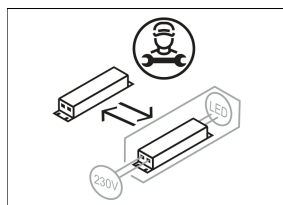

CSALP 60.2027.50/DALI

Colours	Article no.	EAN
black	643171	4043544493804
silver	643172	4043544493811
white	643173	4043544493828

Description

- recessed spotlight with wide range of applications
- luminaire rotates through 350° and pivots through 40°
- outstanding ease of maintenance
- no UV and thermal emissions
- thermal management with passive cooling (heat sink made from aluminium)
- specular aluminium reflector with precise symmetrical beam characteristic for high luminous efficiency and glare-free lighting
- front rings and recessed ring made from die-cast zinc
- tool-free ceiling mounting via quick-action clamping springs (automatic adjustment of the ceiling thickness)
- luminaire and ballast permanently connected via cable (length: 500 mm), ballast ready for mains connection
- ballast (LED converter DALI, dimmable) included (external placement)

Standard options

Special options

Lighting data / Norms

Lamps	LED Spot / CRI 80 / 2700 K
EPREL light sources	848120
	L90 B50 50.000 h
Lifetime	L80 B50 100.000 h
	L80 B20 50.000 h
System power	27.0 W
Luminaire luminous flux	2520 lm
System efficiency	93.33 lm/W
Module efficiency	127.18 lm/W
UGR class	≤22
Beam angle	50°
Supply voltage	220 - 240 V / 50 - 60 Hz
Protection class	II
Type of protection	IP20

Dimensions / Weights

Outer diameter	134 mm
Height	100 mm
Cut-out (Ø)	125 mm
Ceiling thickness	1.0 - 25.0 mm
Recessed depth	110 mm
Net weight	1.08 kg
Gross weight	1.14 kg

CSALP 60.2027.50/DALI

CSA 60 (1xLED 27W 827/2700K 2520lm 50 °)