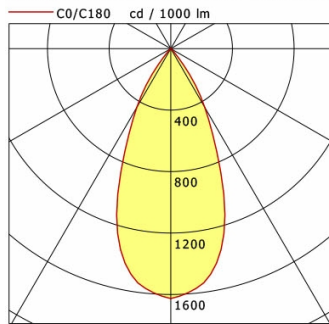

Standard options

Special options

Lighting data / Norms

Lamps	LED Spot / CRI 80 / 2700 K
EPREL light sources	848120
	L90 B50 50.000 h
Lifetime	L80 B50 100.000 h
	L80 B20 50.000 h
System power	27.0 W
Luminaire luminous flux	2520 lm
System efficiency	93.33 lm/W
Module efficiency	127.18 lm/W
UGR class	≤22
Beam angle	50°
Supply voltage	220 - 240 V / 50 - 60 Hz
Protection class	II
Type of protection	IP20

Dimensions / Weights

Outer diameter	134 mm
Height	100 mm
Cut-out (Ø)	125 mm
Ceiling thickness	1.0 - 25.0 mm
Recessed depth	110 mm
Net weight	1.08 kg
Gross weight	1.14 kg

CSALP 60.2027.50/DALI

CSA 60 (1xLED 27W 827/2700K 2520lm 50 °)

	C0	C90	C180	C270
0°	1626	1626	1626	1626
15°	1302	1302	1302	1302
30°	440	440	440	440
45°	18	18	18	18
60°	5	5	5	5
75°	5	5	5	5
90°	0	0	0	0

cd / 1000 lm

Offset [m]	Cone width [m]	Illuminance [lx]
3.0	2.52	455.4
6.0	5.04	113.8
9.0	7.56	50.6
12.0	10.08	28.5
15.0	12.60	18.2

η	LED
Efficiency	93 lm/W
Direct/Indirect	↓ 100% / ↑ 0%
System Power	27 W
UGR	X=4H, Y=8H
Reflection factors	70/50/20
UGR C0/C180	20.0
UGR C90/C270	20.0
CIE Flux Codes	97 99 100 100 100
Ra/CRI	>80

LTS

Accessories