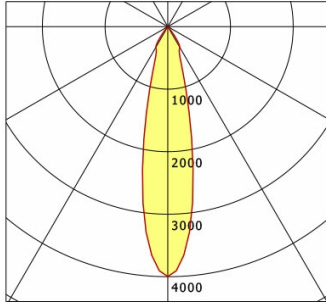

Standard options

Special options

Lighting data / Norms

Lamps	LED Spot / CRI 80 / 3000 K
EPREL light sources	848117
Lifetime	L90 B50 50.000 h
	L80 B50 100.000 h
	L80 B20 50.000 h
System power	27.0 W
Luminaire luminous flux	2730 lm
System efficiency	101.11 lm/W
Module efficiency	156.64 lm/W
UGR class	≤19
Beam angle	25°
Supply voltage	220 - 240 V / 50 - 60 Hz
Protection class	II
Type of protection	IP20

Dimensions / Weights

Outer diameter	134 mm
Height	100 mm
Cut-out (Ø)	125 mm
Ceiling thickness	1.0 - 25.0 mm
Recessed depth	110 mm
Net weight	1.08 kg
Gross weight	1.14 kg

CSALP 60.2030.25/DALI

CSA 60 (1xLED 27W 830/3000K 2730lm 25 °)

C0/C180 cd / 1000 lm

	C0	C90	C180	C270
0°	3997	3997	3997	3997
15°	1216	1216	1216	1216
30°	384	384	384	384
45°	7	7	7	7
60°	3	3	3	3
75°	2	2	2	2
90°	0	0	0	0
cd / 1000 lm				

Offset [m] Cone width [m] Illuminance [lx]

Offset [m]	Cone width [m]	Illuminance [lx]
3.0	1.20	1212.5
6.0	2.41	303.1
9.0	3.61	134.7
12.0	4.81	75.8
15.0	6.02	48.5

η	LED
Efficiency	101 lm/W
Direct/Indirect	↓ 100% / ↑ 0%
System Power	27 W
UGR	X=4H, Y=8H
Reflection factors	70/50/20
UGR C0/C180	19.3
UGR C90/C270	19.3
CIE Flux Codes	99 99 100 100 100
Ra/CRI	>80