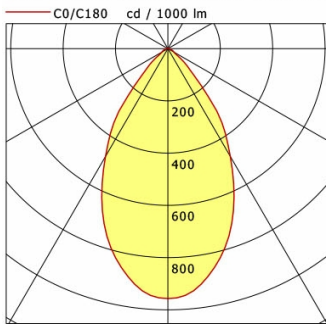

VTRL 10.0530.60/DALI

Vale-Tu Round Large (1xLED 12W 830/3000K 1030lm)

	C0	C90	C180	C270
0°	957	957	957	957
15°	809	809	809	809
30°	476	476	476	476
45°	131	131	131	131
60°	27	27	27	27
75°	12	12	12	12
90°	0	0	0	0
cd / 1000 lm