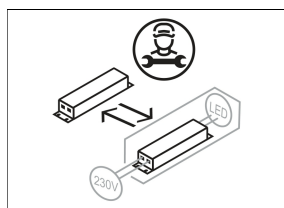

## Description

- recessed spotlight with round recessed funnel
- reflector lens pivots through 20°
- outstanding ease of maintenance
- no UV and thermal emissions
- innovative thermal management with passive cooling
- recessed funnel and heat sink made from die-cast aluminium
- high-tech reflector lens made from PMMA for high luminous efficiency and glare-free lighting
- tool-free ceiling mounting via quick-action clamping springs (automatic adjustment of the ceiling thickness)
- luminaire and ballast permanently connected via cable (length: 500 mm), ballast ready for mains connection
- ballast (LED converter DALI, dimmable) included (external placement)

## Lighting data / Norms

Lamps	LED Spot / CRI 80 / 3000 K
EPREL light sources	871340
Lifetime	L90 B50 50.000 h L80 B50 100.000 h L80 B20 50.000 h
System power	12.0 W
Luminaire luminous flux	1030 lm
System efficiency	85.83 lm/W
Module efficiency	128.30 lm/W
UGR class	≤28
Beam range	Wide Flood
Beam angle	60°
Supply voltage	220 - 240 V / 50 - 60 Hz
Protection class	II
Type of protection	IP40

## Dimensions / Weights

Outer diameter	110 mm
Height	108 mm
Cut-out (Ø)	95 mm
Ceiling thickness	10.0 - 15.0 mm
Recessed depth	122 mm
Diameter of light head	50 mm
Net weight	0.59 kg
Gross weight	0.64 kg