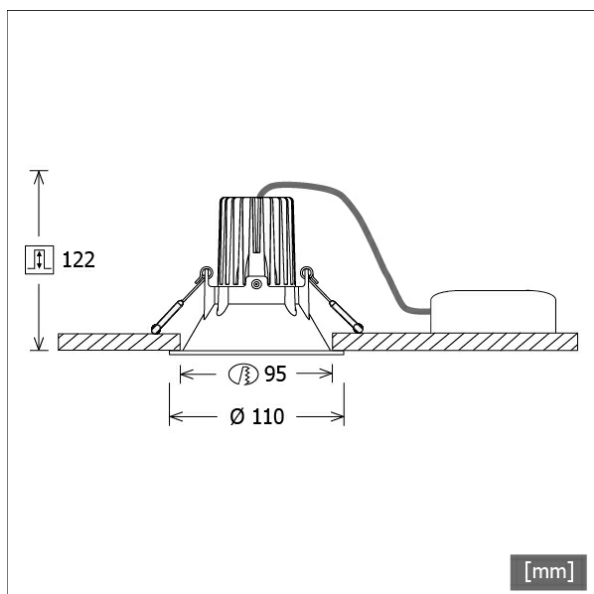

Special options

Lighting data / Norms

Lamps	LED Spot / CRI 80 / 3000 K
EPREL light sources	871340
Lifetime	L90 B50 50.000 h L80 B50 100.000 h L80 B20 50.000 h
System power	12.0 W
Luminaire luminous flux	1030 lm
System efficiency	85.83 lm/W
Module efficiency	128.30 lm/W
UGR class	≤28
Beam range	Wide Flood
Beam angle	60°
Supply voltage	220 - 240 V / 50 - 60 Hz
Protection class	II
Type of protection	IP40

Dimensions / Weights

Outer diameter	110 mm
Height	108 mm
Cut-out (Ø)	95 mm
Ceiling thickness	10.0 - 15.0 mm
Recessed depth	122 mm
Diameter of light head	50 mm
Net weight	0.59 kg
Gross weight	0.64 kg