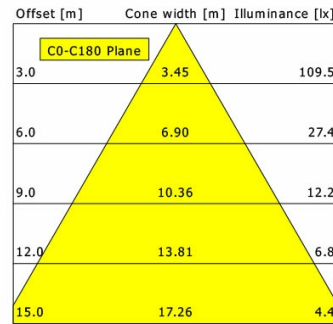

η	LED
Efficiency	86 lm/W
Direct/Indirect	↓ 100% / ↑ 0%
System Power	12 W
UGR	X=4H, Y=8H
Reflection factors	70/50/20
UGR C0/C180	27.0
UGR C90/C270	27.0
CIE Flux Codes	84 96 99 100 100
Ra/CRI	>80

LTS

Accessories