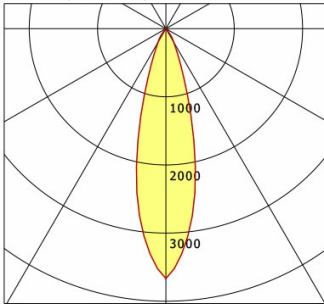

VTRL 13.0540.25/DALI

Vale-Tu Round Large (1xLED 12W 840/4000K 1150lm)

C0/C180 cd / 1000 lm

	C0	C90	C180	C270
0°	3667	3667	3667	3667
15°	1509	1509	1509	1509
30°	227	227	227	227
45°	27	27	27	27
60°	6	6	6	6
75°	0	0	0	0
90°	0	0	0	0
cd / 1000 lm				

Offset [m] Cone width [m] Illuminance [lx]

Offset [m]	Cone width [m]	Illuminance [lx]
3.0	1.42	468.6
6.0	2.83	117.1
9.0	4.25	52.1
12.0	5.66	29.3
15.0	7.08	18.7

η	LED
Efficiency	96 lm/W
Direct/Indirect	↓ 100% / ↑ 0%
System Power	12 W
UGR	X=4H, Y=8H
Reflection factors	70/50/20
UGR C0/C180	17.9
UGR C90/C270	17.9
CIE Flux Codes	97 100 100 100 100
Ra/CRI	>80

LTS

Accessories