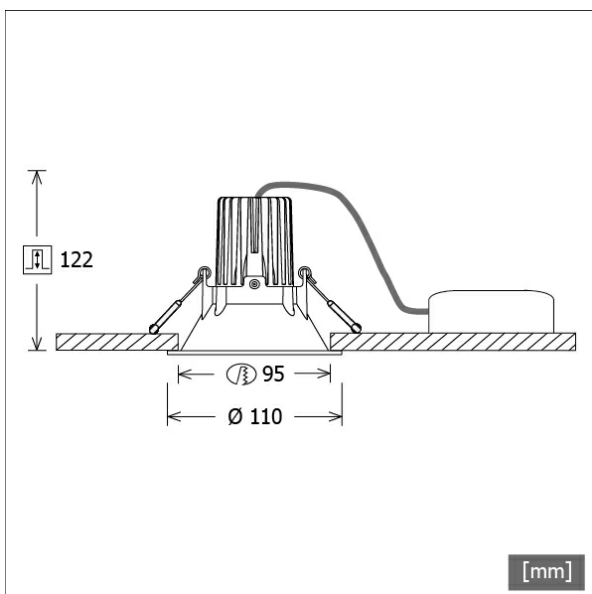

VTRL 13.0540.25/DALI

Description

- recessed spotlight with round recessed funnel
- reflector lens pivots through 20°
- outstanding ease of maintenance
- no UV and thermal emissions
- innovative thermal management with passive cooling
- recessed funnel and heat sink made from die-cast aluminium
- high-tech reflector lens made from PMMA for high luminous efficiency and glare-free lighting
- tool-free ceiling mounting via quick-action clamping springs (automatic adjustment of the ceiling thickness)
- luminaire and ballast permanently connected via cable (length: 500 mm), ballast ready for mains connection
- ballast (LED converter DALI, dimmable) included (external placement)

Standard options

Colours	Article no.	EAN
white	641882	4043544462114

Special options

Lighting data / Norms

Lamps	LED Spot / CRI 80 / 4000 K
EPREL light sources	871846
Lifetime	L90 B50 50.000 h L80 B50 100.000 h L80 B20 50.000 h
System power	12.0 W
Luminaire luminous flux	1150 lm
System efficiency	95.83 lm/W
Module efficiency	132.06 lm/W
UGR class	≤19
Beam range	Medium Flood
Beam angle	26°
Supply voltage	220 - 240 V / 50 - 60 Hz
Protection class	II
Type of protection	IP40

Dimensions / Weights

Outer diameter	110 mm
Height	108 mm
Cut-out (Ø)	95 mm
Ceiling thickness	10.0 - 15.0 mm
Recessed depth	122 mm
Diameter of light head	50 mm
Net weight	0.59 kg
Gross weight	0.64 kg

VTRL 13.0540.25/DALI

Offset [m] Cone width [m] Illuminance [lx]

Offset [m]	Cone width [m]	Illuminance [lx]
3.0	1.42	468.6
6.0	2.83	117.1
9.0	4.25	52.1
12.0	5.66	29.3
15.0	7.08	18.7

η	LED
Efficiency	96 lm/W
Direct/Indirect	↓ 100% / ↑ 0%
System Power	12 W
UGR	X=4H, Y=8H
Reflection factors	70/50/20
UGR C0/C180	17.9
UGR C90/C270	17.9
CIE Flux Codes	97 100 100 100 100
Ra/CRI	>80