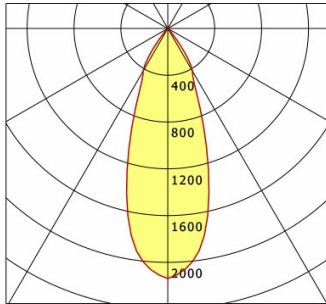

Standard options

Special options

Lighting data / Norms

Lamps	LED Spot / CRI 80 / 4000 K
EPREL light sources	851282
	L90 B50 50.000 h
	L80 B50 100.000 h
	L80 B20 50.000 h
Lifetime	
System power	36.0 W
Luminaire luminous flux	3790 lm
System efficiency	105.27 lm/W
Module efficiency	162.17 lm/W
UGR class	≤22
Beam angle	35°
Supply voltage	220 - 240 V / 50 - 60 Hz
Protection class	II
Type of protection	IP20

Dimensions / Weights

Outer diameter	134 mm
Height	118 mm
Cut-out (Ø)	125 mm
Ceiling thickness	1.0 - 25.0 mm
Recessed depth	130 mm
Net weight	1.12 kg
Gross weight	1.22 kg

CSALP 60.3040.35

CSA 60 (1xLED 36W 840/4000K 3790lm 35 °)

C0/C180 cd / 1000 lm

	C0	C90	C180	C270
0°	2138	2138	2138	2138
15°	1357	1357	1357	1357
30°	420	420	420	420
45°	13	13	13	13
60°	4	4	4	4
75°	3	3	3	3
90°	0	0	0	0
cd / 1000 lm				

Offset [m] Cone width [m] Illuminance [lx]

Offset [m]	Cone width [m]	Illuminance [lx]
3.0	1.95	900.3
6.0	3.90	225.1
9.0	5.86	100.0
12.0	7.81	56.3
15.0	9.76	36.0

η	LED
Efficiency	105 lm/W
Direct/Indirect	↓ 100% / ↑ 0%
System Power	36 W
UGR	X=4H, Y=8H
Reflection factors	70/50/20
UGR C0/C180	21.2
UGR C90/C270	21.2
CIE Flux Codes	98 99 100 100 100
Ra/CRI	>80