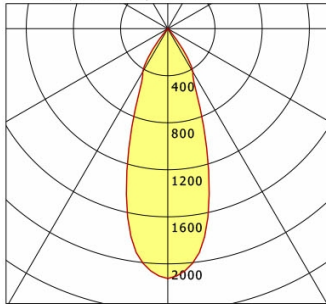

Standard options

Special options

Lighting data / Norms

Lamps	LED Spot / CRI 80 / 2700 K
EPREL light sources	848120
	L90 B50 50.000 h
Lifetime	L80 B50 100.000 h
	L80 B20 50.000 h
System power	27.0 W
Luminaire luminous flux	2580 lm
System efficiency	95.55 lm/W
Module efficiency	127.18 lm/W
UGR class	≤22
Beam angle	35°
Supply voltage	220 - 240 V / 50 - 60 Hz
Protection class	II
Type of protection	IP20

Dimensions / Weights

Outer diameter	134 mm
Height	100 mm
Cut-out (Ø)	125 mm
Ceiling thickness	1.0 - 25.0 mm
Recessed depth	110 mm
Net weight	1.08 kg
Gross weight	1.14 kg

CSALP 60.2027.35/DALI

CSA 60 (1xLED 27W 827/2700K 2580lm 35 °)

C0/C180 cd / 1000 lm

	C0	C90	C180	C270
0°	2125	2125	2125	2125
15°	1355	1355	1355	1355
30°	425	425	425	425
45°	13	13	13	13
60°	3	3	3	3
75°	3	3	3	3
90°	0	0	0	0
cd / 1000 lm				

Offset [m] Cone width [m] Illuminance [lx]

Offset [m]	Cone width [m]	Illuminance [lx]
3.0	1.96	609.2
6.0	3.92	152.3
9.0	5.87	67.7
12.0	7.83	38.1
15.0	9.79	24.4

η	LED
Efficiency	96 lm/W
Direct/Indirect	↓ 100% / ↑ 0%
System Power	27 W
UGR	X=4H, Y=8H
Reflection factors	70/50/20
UGR C0/C180	19.9
UGR C90/C270	19.9
CIE Flux Codes	98 99 100 100 100
Ra/CRI	>80