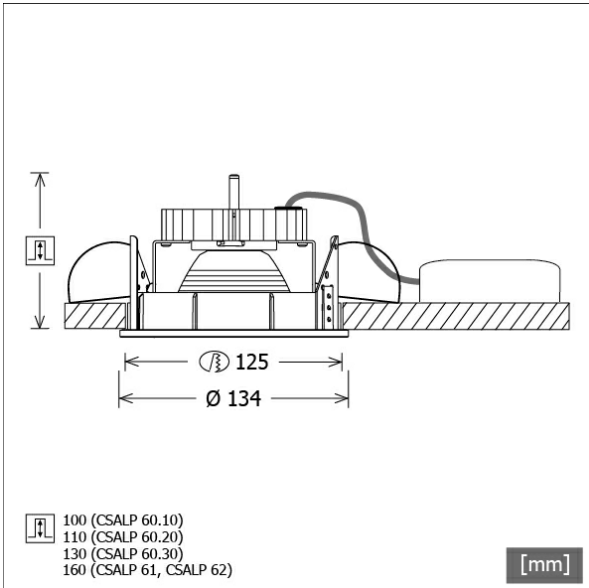

## Description

- recessed spotlight with wide range of applications
- luminaire rotates through 350° and pivots through 40°
- outstanding ease of maintenance
- no UV and thermal emissions
- thermal management with passive cooling (heat sink made from aluminium)
- specular aluminium reflector with precise symmetrical beam characteristic for high luminous efficiency and glare-free lighting
- front rings and recessed ring made from die-cast zinc
- tool-free ceiling mounting via quick-action clamping springs (automatic adjustment of the ceiling thickness)
- luminaire and ballast permanently connected via cable (length: 500 mm), ballast ready for mains connection
- ballast (LED converter DALI, dimmable) included (external placement)

## Dimensions / Weights

Outer diameter	134 mm
Height	118 mm
Cut-out (Ø)	125 mm
Ceiling thickness	1.0 - 25.0 mm
Recessed depth	130 mm
Net weight	1.18 kg
Gross weight	1.28 kg

Offset [m]	Cone width [m]	Illuminance [lx]
3.0	2.51	645.1
6.0	5.01	161.3
9.0	7.52	71.7
12.0	10.02	40.3
15.0	12.53	25.8

<b>η</b>	LED
Efficiency	98 lm/W
Direct/Indirect	↓ 100% / ↑ 0%
System Power	36 W
<b>UGR</b>	X=4H, Y=8H
Reflection factors	70/50/20
UGR C0/C180	20.9
UGR C90/C270	20.9
CIE Flux Codes	98 99 100 100 100
Ra/CRI	>80