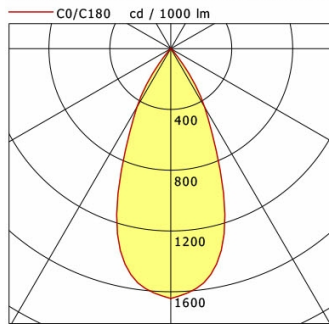

CSALP 60.3030.50/DALI

CSA 60 (1xLED 36W 830/3000K 3530lm 50 °)

	C0	C90	C180	C270
0°	1645	1645	1645	1645
15°	1322	1322	1322	1322
30°	444	444	444	444
45°	14	14	14	14
60°	4	4	4	4
75°	4	4	4	4
90°	0	0	0	0

cd / 1000 lm

Offset [m]	Cone width [m]	Illuminance [lx]
3.0	2.51	645.1
6.0	5.01	161.3
9.0	7.52	71.7
12.0	10.02	40.3
15.0	12.53	25.8

η	LED
Efficiency	98 lm/W
Direct/Indirect	↓ 100% / ↑ 0%
System Power	36 W
UGR	X=4H, Y=8H
Reflection factors	70/50/20
UGR C0/C180	20.9
UGR C90/C270	20.9
CIE Flux Codes	98 99 100 100 100
Ra/CRI	>80

LTS

Accessories