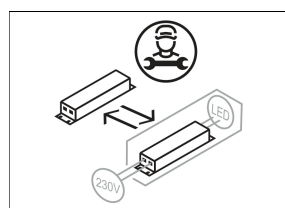

## Description

- recessed spotlight with wide range of applications
- luminaire rotates through 350° and pivots through 40°
- outstanding ease of maintenance
- no UV and thermal emissions
- thermal management with passive cooling (heat sink made from aluminium)
- specular aluminium reflector with precise symmetrical beam characteristic for high luminous efficiency and glare-free lighting
- front rings and recessed ring made from die-cast zinc
- tool-free ceiling mounting via quick-action clamping springs (automatic adjustment of the ceiling thickness)
- luminaire and ballast permanently connected via cable (length: 500 mm), ballast ready for mains connection
- ballast (LED converter DALI, dimmable) included (external placement)

## Dimensions / Weights

Outer diameter	134 mm
Height	118 mm
Cut-out (Ø)	125 mm
Ceiling thickness	1.0 - 25.0 mm
Recessed depth	130 mm
Net weight	1.18 kg
Gross weight	1.28 kg