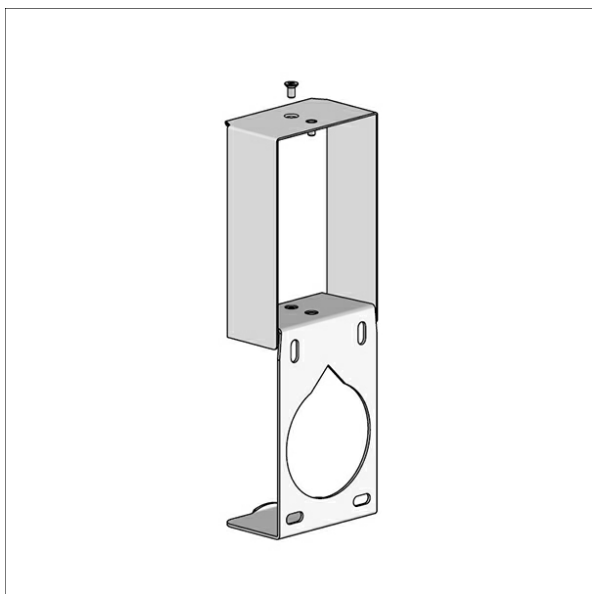

LKDI-Z 060.114

Description

- wall bracket (1 piece) made from sheet steel
- can be hang in the profile
- easy screw mounting

Standard options

Dimensions / Weights

Length	37 mm
Width	60 mm
Height	93 mm
Net weight	0.15 kg
Gross weight	0.16 kg

Special dimensions

wall distance: 30 mm

Colours	Article no.	EAN
black	662570	4043544716163
silver	662571	4043544716170
white	662572	4043544716187