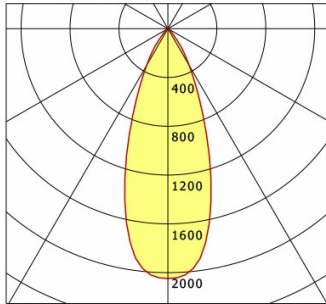

Standard options

Colours	Article no.	EAN
black	641868	4043544461971

Special options

Lighting data / Norms

Lamps	LED Spot / CRI 80 / 3000 K
EPREL light sources	871340
Lifetime	L90 B50 50.000 h L80 B50 100.000 h L80 B20 50.000 h
System power	12.0 W
Luminaire luminous flux	1140 lm
System efficiency	95.00 lm/W
Module efficiency	128.30 lm/W
UGR class	≤22
Beam range	Flood
Beam angle	38°
Supply voltage	220 - 240 V / 50 - 60 Hz
Protection class	II
Type of protection	IP40

Dimensions / Weights

Outer diameter	110 mm
Height	108 mm
Cut-out (Ø)	95 mm
Ceiling thickness	10.0 - 15.0 mm
Recessed depth	122 mm
Diameter of light head	50 mm
Net weight	0.59 kg
Gross weight	0.64 kg

VTRL 12.0530.35/DALI

Vale-Tu Round Large (1xLED 12W 830/3000K 1140lm Wide-Flood °)

C0/C180 cd / 1000 lm

	C0	C90	C180	C270
0°	2048	2048	2048	2048
15°	1367	1367	1367	1367
30°	347	347	347	347
45°	41	41	41	41
60°	5	5	5	5
75°	1	1	1	1
90°	0	0	0	0
cd / 1000 lm				

Offset [m] Cone width [m] Illuminance [lx]

Offset [m]	Cone width [m]	Illuminance [lx]
3.0	2.05	259.4
6.0	4.09	64.9
9.0	6.14	28.8
12.0	8.18	16.2
15.0	10.23	10.4

η	LED
Efficiency	95 lm/W
Direct/Indirect	↓ 100% / ↑ 0%
System Power	12 W
UGR	X=4H, Y=8H
Reflection factors	70/50/20
UGR C0/C180	20.5
UGR C90/C270	20.5
CIE Flux Codes	96 100 100 100 100
Ra/CRI	>80