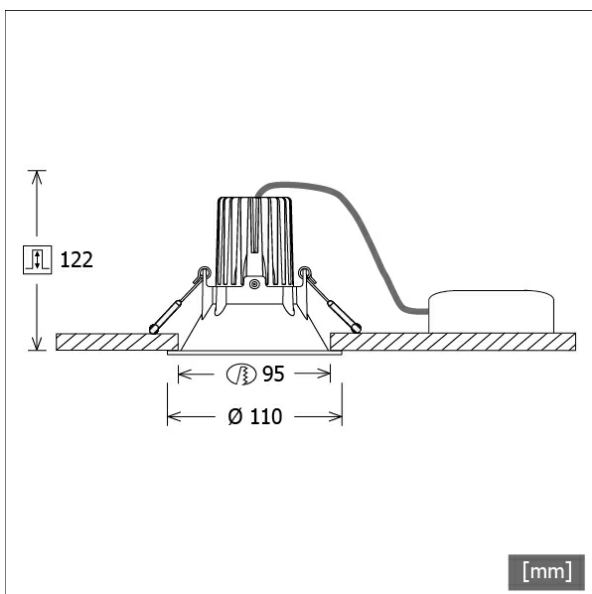

VTRL 12.0530.35/DALI

Description

- recessed spotlight with round recessed funnel
- reflector lens pivots through 20°
- outstanding ease of maintenance
- no UV and thermal emissions
- innovative thermal management with passive cooling
- recessed funnel and heat sink made from die-cast aluminium
- high-tech reflector lens made from PMMA for high luminous efficiency and glare-free lighting
- tool-free ceiling mounting via quick-action clamping springs (automatic adjustment of the ceiling thickness)
- luminaire and ballast permanently connected via cable (length: 500 mm), ballast ready for mains connection
- ballast (LED converter DALI, dimmable) included (external placement)

Standard options

Colours	Article no.	EAN
black	641868	4043544461971

Special options

Lighting data / Norms

Lamps	LED Spot / CRI 80 / 3000 K
EPREL light sources	871340
Lifetime	L90 B50 50.000 h L80 B50 100.000 h L80 B20 50.000 h
System power	12.0 W
Luminaire luminous flux	1140 lm
System efficiency	95.00 lm/W
Module efficiency	128.30 lm/W
UGR class	≤22
Beam range	Flood
Beam angle	38°
Supply voltage	220 - 240 V / 50 - 60 Hz
Protection class	II
Type of protection	IP40

Dimensions / Weights

Outer diameter	110 mm
Height	108 mm
Cut-out (Ø)	95 mm
Ceiling thickness	10.0 - 15.0 mm
Recessed depth	122 mm
Diameter of light head	50 mm
Net weight	0.59 kg
Gross weight	0.64 kg

VTRL 12.0530.35/DALI

Offset [m] Cone width [m] Illuminance [lx]

Offset [m]	Cone width [m]	Illuminance [lx]
3.0	2.05	259.4
6.0	4.09	64.9
9.0	6.14	28.8
12.0	8.18	16.2
15.0	10.23	10.4

η	LED
Efficiency	95 lm/W
Direct/Indirect	↓ 100% / ↑ 0%
System Power	12 W
UGR	X=4H, Y=8H
Reflection factors	70/50/20
UGR C0/C180	20.5
UGR C90/C270	20.5
CIE Flux Codes	96 100 100 100 100
Ra/CRI	>80