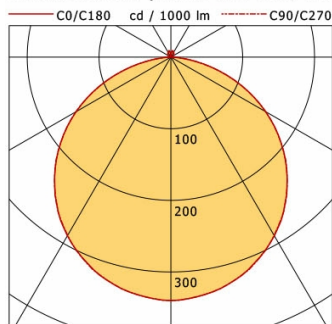

Standard options

Special options

Lighting data / Norms

Lamps	LED linear / CRI 80 / 4000 K
EPREL light sources	993701
Lifetime	L90 B50 50.000 h L80 B50 100.000 h L80 B20 50.000 h
System power	12.6 W
Luminaire luminous flux	1130 lm
System efficiency	89.68 lm/W
Module efficiency	175.00 lm/W
UGR class	≤22
Supply voltage	220 - 240 V / 50 - 60 Hz
Protection class	I
Type of protection	IP20

Dimensions / Weights

Outer diameter	315 mm
Height	91 mm
Net weight	2.97 kg
Gross weight	3.12 kg

LUNXXS 300.840.1/DALI

Lunata XXSmall (1xLED 13W 840/4000K 1130lm)

	C0	C90	C180	C270
0°	340	340	340	340
15°	326	326	326	326
30°	288	288	288	288
45°	229	229	229	229
60°	152	153	152	153
75°	64	64	64	64
90°	1	1	1	1
cd / 1000 lm				

Offset [m]	Cone width [m]		Illuminance [lx]
3.0	9.16	9.18	42.7
6.0	18.31	18.35	10.7
9.0	27.47	27.53	4.7
12.0	36.63	36.70	2.7
15.0	45.78	45.88	1.7

η	LED
Efficiency	87 lm/W
Direct/Indirect	↓ 98% / ↑ 2%
System Power	13 W
UGR	X=4H, Y=8H
Reflection factors	70/50/20
UGR C0/C180	21.7
UGR C90/C270	21.7
CIE Flux Codes	47 79 96 98 100
Ra/CRI	>80