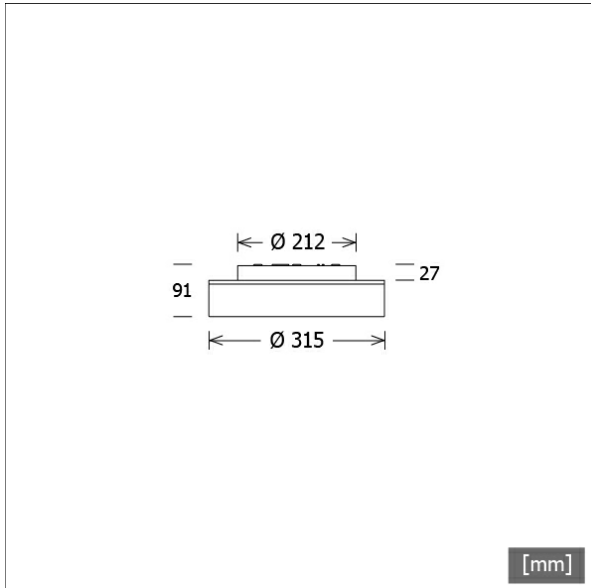

Standard options

Special options

Lighting data / Norms

Lamps	LED linear / CRI 80 / 4000 K
EPREL light sources	993701
Lifetime	L90 B50 50.000 h L80 B50 100.000 h L80 B20 50.000 h
System power	12.6 W
Luminaire luminous flux	1130 lm
System efficiency	89.68 lm/W
Module efficiency	175.00 lm/W
UGR class	≤22
Supply voltage	220 - 240 V / 50 - 60 Hz
Protection class	I
Type of protection	IP20

Dimensions / Weights

Outer diameter	315 mm
Height	91 mm
Net weight	2.97 kg
Gross weight	3.12 kg

LUNXXS 300.840.1/DALI

Lunata XXSmall (1xLED 13W 840/4000K 1130lm)

	C0	C90	C180	C270
0°	340	340	340	340
15°	326	326	326	326
30°	288	288	288	288
45°	229	229	229	229
60°	152	153	152	153
75°	64	64	64	64
90°	1	1	1	1
cd / 1000 lm				

Offset [m]	Cone width [m]		Illuminance [lx]
3.0	9.16	9.18	42.7
6.0	18.31	18.35	10.7
9.0	27.47	27.53	4.7
12.0	36.63	36.70	2.7
15.0	45.78	45.88	1.7

η	LED
Efficiency	87 lm/W
Direct/Indirect	↓ 98% / ↑ 2%
System Power	13 W
UGR	X=4H, Y=8H
Reflection factors	70/50/20
UGR C0/C180	21.7
UGR C90/C270	21.7
CIE Flux Codes	47 79 96 98 100
Ra/CRI	>80