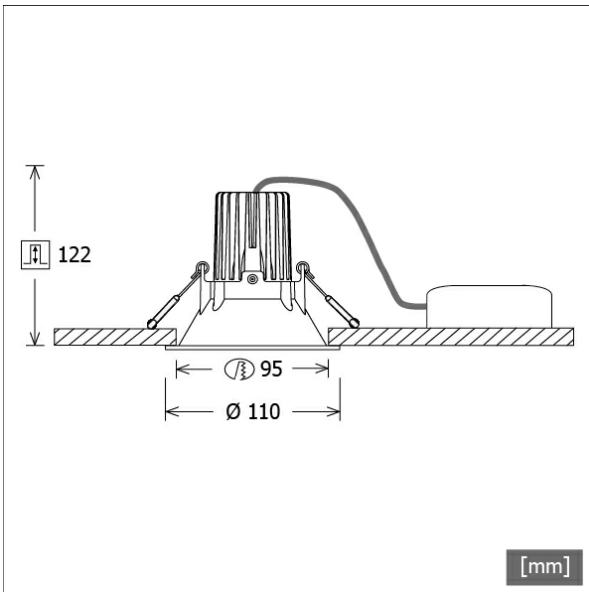

VTRL 12.0530.25/DALI

Description

- recessed spotlight with round recessed funnel
- reflector lens pivots through 20°
- outstanding ease of maintenance
- no UV and thermal emissions
- innovative thermal management with passive cooling
- recessed funnel and heat sink made from die-cast aluminium
- high-tech reflector lens made from PMMA for high luminous efficiency and glare-free lighting
- tool-free ceiling mounting via quick-action clamping springs (automatic adjustment of the ceiling thickness)
- luminaire and ballast permanently connected via cable (length: 500 mm), ballast ready for mains connection
- ballast (LED converter DALI, dimmable) included (external placement)

Standard options

Colours	Article no.	EAN
black	641866	4043544461957

Special options

Lighting data / Norms

Lamps	LED Spot / CRI 80 / 3000 K
EPREL light sources	871340
Lifetime	L90 B50 50.000 h L80 B50 100.000 h L80 B20 50.000 h
System power	12.0 W
Luminaire luminous flux	1100 lm
System efficiency	91.66 lm/W
Module efficiency	128.30 lm/W
UGR class	≤19
Beam range	Medium Flood
Beam angle	26°
Supply voltage	220 - 240 V / 50 - 60 Hz
Protection class	II
Type of protection	IP40

Dimensions / Weights

Outer diameter	110 mm
Height	108 mm
Cut-out (Ø)	95 mm
Ceiling thickness	10.0 - 15.0 mm
Recessed depth	122 mm
Diameter of light head	50 mm
Net weight	0.59 kg
Gross weight	0.64 kg

VTRL 12.0530.25/DALI

Offset [m] Cone width [m] Illuminance [lx]

Offset [m]	Cone width [m]	Illuminance [lx]
3.0	1.42	448.2
6.0	2.83	112.0
9.0	4.25	49.8
12.0	5.66	28.0
15.0	7.08	17.9

η	LED
Efficiency	92 lm/W
Direct/Indirect	↓ 100% / ↑ 0%
System Power	12 W
UGR	X=4H, Y=8H
Reflection factors	70/50/20
UGR C0/C180	17.7
UGR C90/C270	17.7
CIE Flux Codes	97 100 100 100 100
Ra/CRI	>80