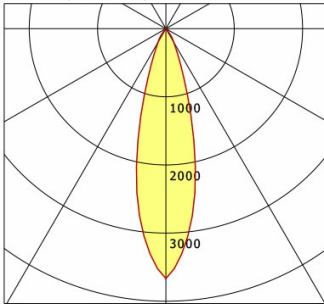

Dimensions / Weights

Outer diameter	110 mm
Height	108 mm
Cut-out (Ø)	95 mm
Ceiling thickness	10.0 - 15.0 mm
Recessed depth	122 mm
Diameter of light head	50 mm
Net weight	0.59 kg
Gross weight	0.64 kg

VTRL 12.0530.25/DALI

Vale-Tu Round Large (1xLED 12W 830/3000K 1100lm)

C0/C180 cd / 1000 lm

	C0	C90	C180	C270
0°	3667	3667	3667	3667
15°	1509	1509	1509	1509
30°	227	227	227	227
45°	27	27	27	27
60°	6	6	6	6
75°	0	0	0	0
90°	0	0	0	0
cd / 1000 lm				

Offset [m] Cone width [m] Illuminance [lx]

Offset [m]	Cone width [m]	Illuminance [lx]
3.0	1.42	448.2
6.0	2.83	112.0
9.0	4.25	49.8
12.0	5.66	28.0
15.0	7.08	17.9

η	LED
Efficiency	92 lm/W
Direct/Indirect	↓ 100% / ↑ 0%
System Power	12 W
UGR	X=4H, Y=8H
Reflection factors	70/50/20
UGR C0/C180	17.7
UGR C90/C270	17.7
CIE Flux Codes	97 100 100 100 100
Ra/CRI	>80