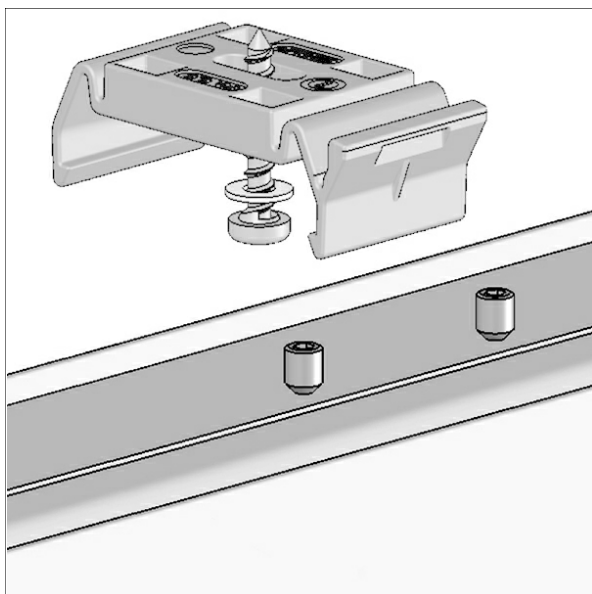

LK-Z 060.115

Description

- mounting bracket (1 piece) made from white polyamide
- screw fixing on ceiling/wall, snap-in fixing on profile with securing against shifting via grub screws

Dimensions / Weights

Length	27 mm
Width	56 mm
Height	18 mm
Net weight	0.01 kg
Gross weight	0.01 kg

Colours	Article no.	EAN
	662580	4043544716262