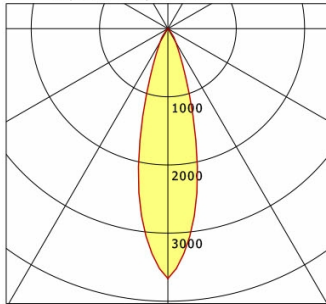

Standard options

Colours	Article no.	EAN
white	641878	4043544462077

Special options

Lighting data / Norms

Lamps	LED Spot / CRI 80 / 3000 K
EPREL light sources	871340
Lifetime	L90 B50 50.000 h L80 B50 100.000 h L80 B20 50.000 h
System power	12.0 W
Luminaire luminous flux	1100 lm
System efficiency	91.66 lm/W
Module efficiency	128.30 lm/W
UGR class	≤19
Beam range	Medium Flood
Beam angle	26°
Supply voltage	220 - 240 V / 50 - 60 Hz
Protection class	II
Type of protection	IP40

Dimensions / Weights

Outer diameter	110 mm
Height	108 mm
Cut-out (Ø)	95 mm
Ceiling thickness	10.0 - 15.0 mm
Recessed depth	122 mm
Diameter of light head	50 mm
Net weight	0.59 kg
Gross weight	0.64 kg

VTRL 13.0530.25/DALI

Vale-Tu Round Large (1xLED 12W 830/3000K 1100lm)

C0/C180 cd / 1000 lm

	C0	C90	C180	C270
0°	3667	3667	3667	3667
15°	1509	1509	1509	1509
30°	227	227	227	227
45°	27	27	27	27
60°	6	6	6	6
75°	0	0	0	0
90°	0	0	0	0
cd / 1000 lm				

Offset [m] Cone width [m] Illuminance [lx]

Offset [m]	Cone width [m]	Illuminance [lx]
3.0	1.42	448.2
6.0	2.83	112.0
9.0	4.25	49.8
12.0	5.66	28.0
15.0	7.08	17.9

η	LED
Efficiency	92 lm/W
Direct/Indirect	↓ 100% / ↑ 0%
System Power	12 W
UGR	X=4H, Y=8H
Reflection factors	70/50/20
UGR C0/C180	17.7
UGR C90/C270	17.7
CIE Flux Codes	97 100 100 100 100
Ra/CRI	>80