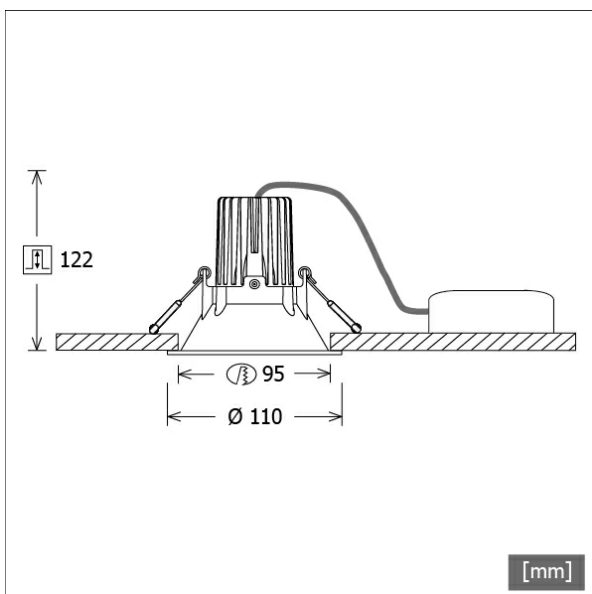

VTRL 13.0530.25/DALI

Description

- recessed spotlight with round recessed funnel
- reflector lens pivots through 20°
- outstanding ease of maintenance
- no UV and thermal emissions
- innovative thermal management with passive cooling
- recessed funnel and heat sink made from die-cast aluminium
- high-tech reflector lens made from PMMA for high luminous efficiency and glare-free lighting
- tool-free ceiling mounting via quick-action clamping springs (automatic adjustment of the ceiling thickness)
- luminaire and ballast permanently connected via cable (length: 500 mm), ballast ready for mains connection
- ballast (LED converter DALI, dimmable) included (external placement)

Standard options

Colours	Article no.	EAN
white	641878	4043544462077

Special options

Lighting data / Norms

Lamps	LED Spot / CRI 80 / 3000 K
EPREL light sources	871340
Lifetime	L90 B50 50.000 h L80 B50 100.000 h L80 B20 50.000 h
System power	12.0 W
Luminaire luminous flux	1100 lm
System efficiency	91.66 lm/W
Module efficiency	128.30 lm/W
UGR class	≤19
Beam range	Medium Flood
Beam angle	26°
Supply voltage	220 - 240 V / 50 - 60 Hz
Protection class	II
Type of protection	IP40

Dimensions / Weights

Outer diameter	110 mm
Height	108 mm
Cut-out (Ø)	95 mm
Ceiling thickness	10.0 - 15.0 mm
Recessed depth	122 mm
Diameter of light head	50 mm
Net weight	0.59 kg
Gross weight	0.64 kg

VTRL 13.0530.25/DALI

Offset [m] Cone width [m] Illuminance [lx]

Offset [m]	Cone width [m]	Illuminance [lx]
3.0	1.42	448.2
6.0	2.83	112.0
9.0	4.25	49.8
12.0	5.66	28.0
15.0	7.08	17.9

η	LED
Efficiency	92 lm/W
Direct/Indirect	↓ 100% / ↑ 0%
System Power	12 W
UGR	X=4H, Y=8H
Reflection factors	70/50/20
UGR C0/C180	17.7
UGR C90/C270	17.7
CIE Flux Codes	97 100 100 100 100
Ra/CRI	>80