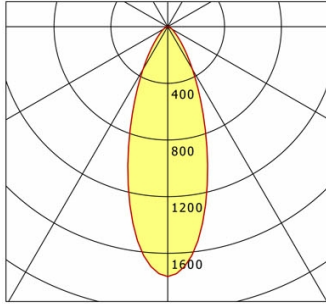

FLIR 200.2030.25

Flixx 200 Round (FLIRZ 200.24, 1xLED 27W 830/3000K 2790lm 29°)

— C0/C180 cd / 1000 lm

	C0	C90	C180	C270
0°	1764	1764	1764	1764
15°	1084	1084	1084	1084
30°	348	348	348	348
45°	95	95	95	95
60°	35	35	35	35
75°	14	14	14	14
90°	0	0	0	0
cd / 1000 lm				

Offset [m] Cone width [m] Illuminance [lx]