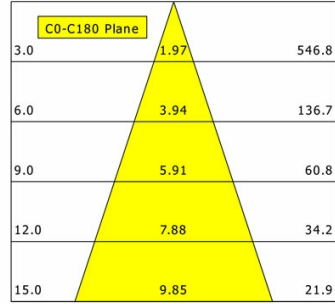

## FLIR 200.2030.25

Flixx 200 Round (FLIRZ 200.24, 1xLED 27W 830/3000K 2790lm 29°)

— C0/C180 cd / 1000 lm

	C0	C90	C180	C270
0°	1764	1764	1764	1764
15°	1084	1084	1084	1084
30°	348	348	348	348
45°	95	95	95	95
60°	35	35	35	35
75°	14	14	14	14
90°	0	0	0	0
cd / 1000 lm				

Offset [m] Cone width [m] Illuminance [lx]

<b>η</b>	LED
Efficiency	103 lm/W
Direct/Indirect	↓ 100% / ↑ 0%
System Power	27 W
<b>UGR</b>	X=4H, Y=8H
Reflection factors	70/50/20
UGR C0/C180	25.6
UGR C90/C270	25.6
CIE Flux Codes	85 95 99 100 100
Ra/CRI	>80