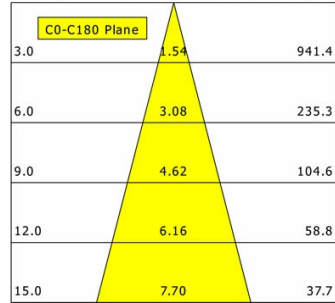

Offset [m] Cone width [m] Illuminance [lx]

<b>η</b>	LED
Efficiency	110 lm/W
Direct/Indirect	↓ 100% / ↑ 0%
System Power	27 W
<b>UGR</b>	X=4H, Y=8H
Reflection factors	70/50/20
UGR C0/C180	19.6
UGR C90/C270	19.6
CIE Flux Codes	96 98 100 100 100
Ra/CRI	>80

## FLIR 200.2030.25

Flixx 200 Round (FLIRZ 200.25, 1xLED 27W 830/3000K 2880lm 29°)

— C0/C180 cd / 1000 lm

	C0	C90	C180	C270
0°	2942	2942	2942	2942
15°	1350	1350	1350	1350
30°	366	366	366	366
45°	19	19	19	19
60°	14	14	14	14
75°	4	4	4	4
90°	0	0	0	0
cd / 1000 lm				

Offset [m] Cone width [m] Illuminance [lx]

<b>η</b>	LED
Efficiency	107 lm/W
Direct/Indirect	↓ 100% / ↑ 0%
System Power	27 W
<b>UGR</b>	X=4H, Y=8H
Reflection factors	70/50/20
UGR C0/C180	19.9
UGR C90/C270	19.9
CIE Flux Codes	95 99 100 100 100
Ra/CRI	>80