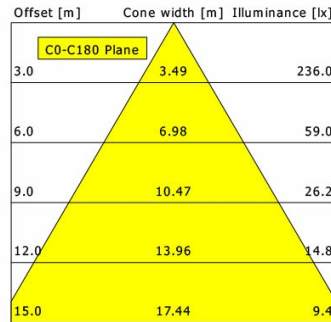

η	LED
Efficiency	103 lm/W
Direct/Indirect	↓ 100% / ↑ 0%
System Power	21 W
UGR	X=4H, Y=8H
Reflection factors	70/50/20
UGR C0/C180	19.5
UGR C90/C270	19.5
CIE Flux Codes	86 98 99 100 100
Ra/CRI	>80

LTS