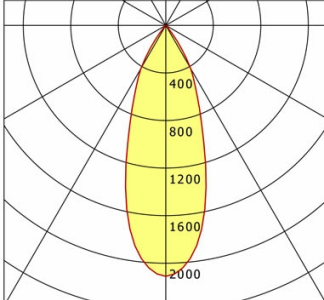

FLIR 200.2027.35/DALI

Flixx 200 Round (FLIRZ 200.25, 1xLED 27W 827/2700K 2730lm 36°)

C0/C180 cd / 1000 lm

	C0	C90	C180	C270
0°	2110	2110	2110	2110
15°	1310	1310	1310	1310
30°	419	419	419	419
45°	21	21	21	21
60°	16	16	16	16
75°	5	5	5	5
90°	0	0	0	0
cd / 1000 lm				

Offset [m] Cone width [m] Illuminance [lx]

Offset [m]	Cone width [m]	Illuminance [lx]
3.0	1.92	640.1
6.0	3.85	160.0
9.0	5.77	71.1
12.0	7.70	40.0
15.0	9.62	25.6

η	LED
Efficiency	101 lm/W
Direct/Indirect	↓ 100% / ↑ 0%
System Power	27 W
UGR	X=4H, Y=8H
Reflection factors	70/50/20
UGR C0/C180	20.6
UGR C90/C270	20.6
CIE Flux Codes	95 98 100 100 100
Ra/CRI	>80

LTS