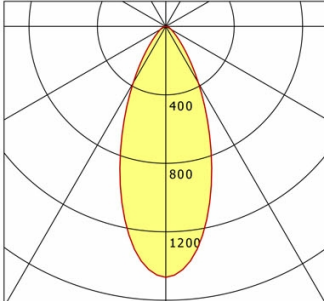

C0	C90	C180	C270
0°	1466	1466	1466	1466
15°	1014	1014	1014	1014
30°	382	382	382	382
45°	104	104	104	104
60°	37	37	37	37
75°	15	15	15	15
90°	0	0	0	0
cd / 1000 lm				

Offset [m] Cone width [m] Illuminance [lx]

Offset [m]	Cone width [m]	Illuminance [lx]
3.0	2.29	431.6
6.0	4.59	107.9
9.0	6.88	48.0
12.0	9.18	27.0
15.0	11.47	17.3

η	LED
Efficiency	98 lm/W
Direct/Indirect	↓ 100% / ↑ 0%
System Power	27 W
UGR	X=4H, Y=8H
Reflection factors	70/50/20
UGR C0/C180	25.9
UGR C90/C270	25.9
CIE Flux Codes	84 95 99 100 100
Ra/CRI	>80

LTS