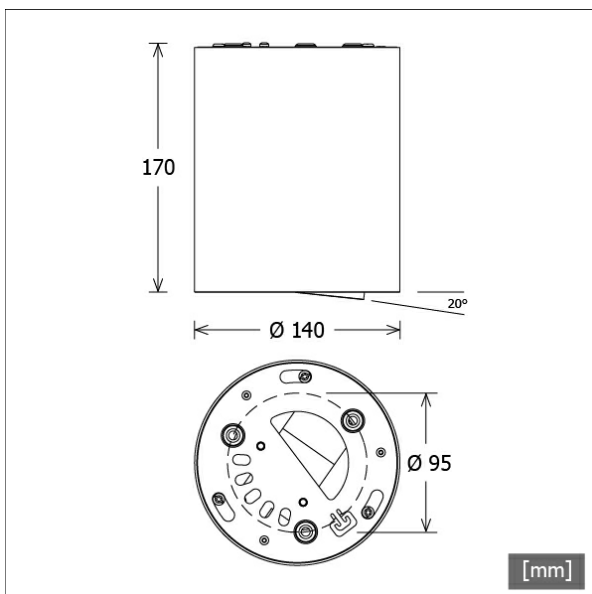

## Abmessungen / Gewichte

Außendurchmesser	140 mm
Höhe	171 mm
Nettogewicht	2.16 kg
Bruttogewicht	2.38 kg

Offset [m] Cone width [m] Illuminance [lx]

Offset [m]	Cone width [m]	Illuminance [lx]
3.0	1.25	564.1
6.0	2.49	141.0
9.0	3.74	62.7
12.0	4.99	35.3
15.0	6.23	22.6

<b>η</b>	LED
Efficiency	95 lm/W
Direct/Indirect	↓ 100% / ↑ 0%
System Power	14 W
<b>UGR</b>	X=4H, Y=8H
Reflection factors	70/50/20
UGR C0/C180	16.8
UGR C90/C270	16.8
CIE Flux Codes	98 99 100 100 100
Ra/CRI	>80