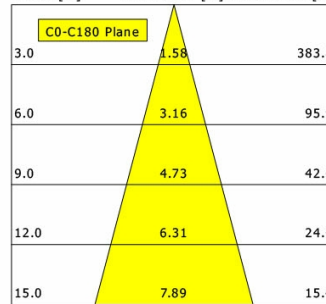

Offset [m] Cone width [m] Illuminance [lx]

η	LED
Efficiency	55 lm/W
Direct/Indirect	↓ 100% / ↑ 0%
System Power	14 W
UGR	X=4H, Y=8H
Reflection factors	70/50/20
UGR C0/C180	<10.0
UGR C90/C270	<10.0
CIE Flux Codes	99 100 100 100 100
Ra/CRI	>90

Offset [m] Cone width [m] Illuminance [lx]

η	LED
Efficiency	59 lm/W
Direct/Indirect	↓ 100% / ↑ 0%
System Power	14 W
UGR	X=4H, Y=8H
Reflection factors	70/50/20
UGR C0/C180	<10.0
UGR C90/C270	<10.0
CIE Flux Codes	99 100 100 100 100
Ra/CRI	>90

LTS

Ilvy Cardanic (6500 K, 1xLED 14W TWL 980lm 30°)

C0/C180 cd / 1000 lm

	C0	C90	C180	C270
0°	3525	3525	3525	3525
15°	1714	1714	1714	1714
30°	89	89	89	89
45°	6	6	6	6
60°	2	2	2	2
75°	0	0	0	0
90°	0	0	0	0
cd / 1000 lm				

Offset [m] Cone width [m] Illuminance [lx]

η	LED
Efficiency	70 lm/W
Direct/Indirect	↓ 100% / ↑ 0%
System Power	14 W
UGR	X=4H, Y=8H
Reflection factors	70/50/20
UGR C0/C180	<10.0
UGR C90/C270	<10.0
CIE Flux Codes	99 100 100 100 100
Ra/CRI	>90