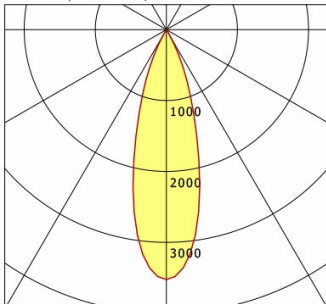

LTS

Ilvy Cardanic (4000 K, 1xLED 14W TWL 830lm 30°)

C0/C180 cd / 1000 lm

	C0	C90	C180	C270
0°	3525	3525	3525	3525
15°	1714	1714	1714	1714
30°	89	89	89	89
45°	6	6	6	6
60°	2	2	2	2
75°	0	0	0	0
90°	0	0	0	0
cd / 1000 lm				

Offset [m] Cone width [m] Illuminance [lx]

η	LED
Efficiency	59 lm/W
Direct/Indirect	↓ 100% / ↑ 0%
System Power	14 W
UGR	X=4H, Y=8H
Reflection factors	70/50/20
UGR C0/C180	<10.0
UGR C90/C270	<10.0
CIE Flux Codes	99 100 100 100 100
Ra/CRI	>90

LTS

Ilvy Cardanic (6500 K, 1xLED 14W TWL 980lm 30°)

C0/C180 cd / 1000 lm

	C0	C90	C180	C270
0°	3525	3525	3525	3525
15°	1714	1714	1714	1714
30°	89	89	89	89
45°	6	6	6	6
60°	2	2	2	2
75°	0	0	0	0
90°	0	0	0	0
cd / 1000 lm				

Offset [m] Cone width [m] Illuminance [lx]

η	LED
Efficiency	70 lm/W
Direct/Indirect	↓ 100% / ↑ 0%
System Power	14 W
UGR	X=4H, Y=8H
Reflection factors	70/50/20
UGR C0/C180	<10.0
UGR C90/C270	<10.0
CIE Flux Codes	99 100 100 100 100
Ra/CRI	>90