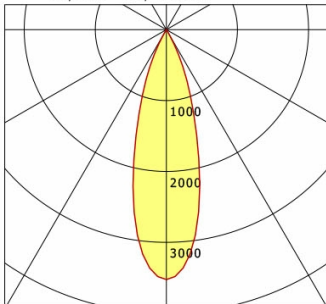

C0	C90	C180	C270
0°	3525	3525	3525	3525
15°	1714	1714	1714	1714
30°	89	89	89	89
45°	6	6	6	6
60°	2	2	2	2
75°	0	0	0	0
90°	0	0	0	0
cd / 1000 lm				

Offset [m] Cone width [m] Illuminance [lx]