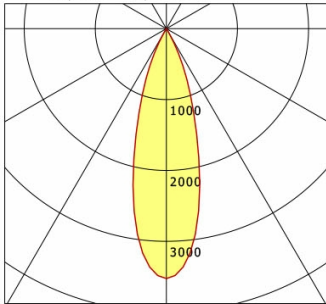

Nettogewicht

0.61 kg

Bruttogewicht

0.71 kg

LTS
LOVE TO SHINE

ILVY-CAR 100.TWL.30.BK-GO/DALI

Ilvy Cardanic (2700 K, 1xLED 14W TWL 750lm 30°)

C0/C180 cd / 1000 lm

	C0	C90	C180	C270
0°	3525	3525	3525	3525
15°	1714	1714	1714	1714
30°	89	89	89	89
45°	6	6	6	6
60°	2	2	2	2
75°	0	0	0	0
90°	0	0	0	0
cd / 1000 lm				

Offset [m] Cone width [m] Illuminance [lx]

η	LED
Efficiency	54 lm/W
Direct/Indirect	↓ 100% / ↑ 0%
System Power	14 W
UGR	X=4H, Y=8H
Reflection factors	70/50/20
UGR C0/C180	<10.0
UGR C90/C270	<10.0
CIE Flux Codes	99 100 100 100 100
Ra/CRI	>90