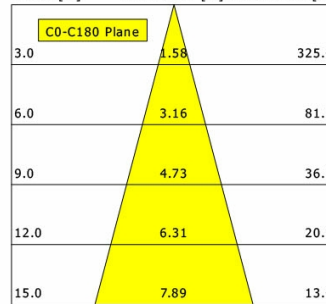

	C0	C90	C180	C270
0°	3525	3525	3525	3525
15°	1714	1714	1714	1714
30°	89	89	89	89
45°	6	6	6	6
60°	2	2	2	2
75°	0	0	0	0
90°	0	0	0	0
cd / 1000 lm				

Offset [m] Cone width [m] Illuminance [lx]

η	LED
Efficiency	54 lm/W
Direct/Indirect	↓ 100% / ↑ 0%
System Power	14 W
UGR	X=4H, Y=8H
Reflection factors	70/50/20
UGR C0/C180	<10.0
UGR C90/C270	<10.0
CIE Flux Codes	99 100 100 100 100
Ra/CRI	>90

Offset [m] Cone width [m] Illuminance [lx]

η	LED
Efficiency	55 lm/W
Direct/Indirect	↓ 100% / ↑ 0%
System Power	14 W
UGR	X=4H, Y=8H
Reflection factors	70/50/20
UGR C0/C180	<10.0
UGR C90/C270	<10.0
CIE Flux Codes	99 100 100 100 100
Ra/CRI	>90

LTS

Ilvy Cardanic (4000 K, 1xLED 14W TWL 830lm 30°)

C0/C180 cd / 1000 lm

	C0	C90	C180	C270
0°	3525	3525	3525	3525
15°	1714	1714	1714	1714
30°	89	89	89	89
45°	6	6	6	6
60°	2	2	2	2
75°	0	0	0	0
90°	0	0	0	0
cd / 1000 lm				

Offset [m] Cone width [m] Illuminance [lx]

η	LED
Efficiency	59 lm/W
Direct/Indirect	↓ 100% / ↑ 0%
System Power	14 W
UGR	X=4H, Y=8H
Reflection factors	70/50/20
UGR C0/C180	<10.0
UGR C90/C270	<10.0
CIE Flux Codes	99 100 100 100 100
Ra/CRI	>90