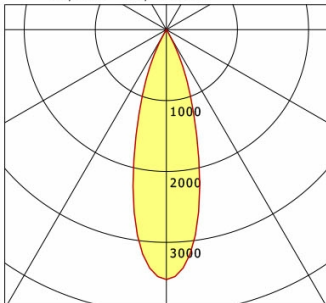

C0	C90	C180	C270
0°	3525	3525	3525	3525
15°	1714	1714	1714	1714
30°	89	89	89	89
45°	6	6	6	6
60°	2	2	2	2
75°	0	0	0	0
90°	0	0	0	0
cd / 1000 lm				

Offset [m] Cone width [m] Illuminance [lx]