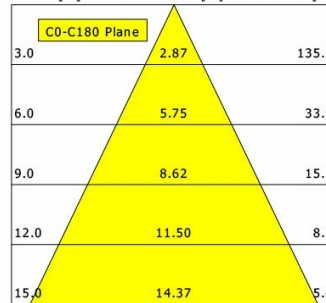

Offset [m] Cone width [m] Illuminance [lx]

<b>η</b>	LED
Efficiency	71 lm/W
Direct/Indirect	↓ 100% / ↑ 0%
System Power	14 W
<b>UGR</b>	X=4H, Y=8H
Reflection factors	70/50/20
UGR C0/C180	10.3
UGR C90/C270	10.3
CIE Flux Codes	99 100 100 100 100
Ra/CRI	>90

LTS

Ilvy Fix (2700 K, 1xLED 14W TWL 760lm 50°)

— C0/C180 cd / 1000 lm

	C0	C90	C180	C270
0°	1605	1605	1605	1605
15°	1405	1405	1405	1405
30°	352	352	352	352
45°	10	10	10	10
60°	1	1	1	1
75°	0	0	0	0
90°	0	0	0	0
cd / 1000 lm				

Offset [m] Cone width [m] Illuminance [lx]

<b>η</b>	LED
Efficiency	54 lm/W
Direct/Indirect	↓ 100% / ↑ 0%
System Power	14 W
<b>UGR</b>	X=4H, Y=8H
Reflection factors	70/50/20
UGR C0/C180	<10.0
UGR C90/C270	<10.0
CIE Flux Codes	99 100 100 100 100
Ra/CRI	>90