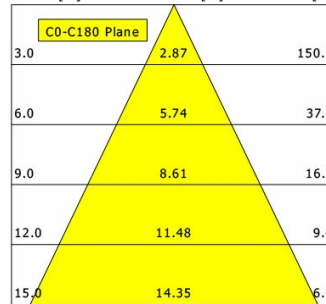

Offset [m] Cone width [m] Illuminance [lx]

<b>η</b>	LED
Efficiency	56 lm/W
Direct/Indirect	↓ 100% / ↑ 0%
System Power	14 W
<b>UGR</b>	X=4H, Y=8H
Reflection factors	70/50/20
UGR C0/C180	<10.0
UGR C90/C270	<10.0
CIE Flux Codes	99 100 100 100 100
Ra/CRI	>90

LTS

Ilvy Fix (4000 K, 1xLED 14W TWL 840lm 50°)

— C0/C180 cd / 1000 lm

	C0	C90	C180	C270
0°	1611	1611	1611	1611
15°	1402	1402	1402	1402
30°	356	356	356	356
45°	10	10	10	10
60°	1	1	1	1
75°	0	0	0	0
90°	0	0	0	0
cd / 1000 lm				

Offset [m] Cone width [m] Illuminance [lx]

<b>η</b>	LED
Efficiency	60 lm/W
Direct/Indirect	↓ 100% / ↑ 0%
System Power	14 W
<b>UGR</b>	X=4H, Y=8H
Reflection factors	70/50/20
UGR C0/C180	<10.0
UGR C90/C270	<10.0
CIE Flux Codes	99 100 100 100 100
Ra/CRI	>90