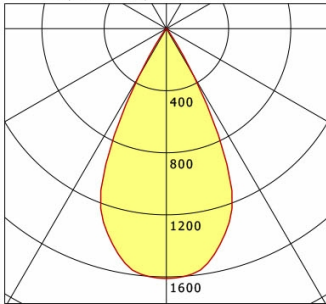

ILVY-FIX 100.TWL.50.BK-GO/DALI

Ilvy Fix (6500 K, 1xLED 14W TWL 990lm 50°)

— C0/C180 cd / 1000 lm

	C0	C90	C180	C270
0°	1611	1611	1611	1611
15°	1402	1402	1402	1402
30°	356	356	356	356
45°	10	10	10	10
60°	1	1	1	1
75°	0	0	0	0
90°	0	0	0	0
cd / 1000 lm				

Offset [m] Cone width [m] Illuminance [lx]