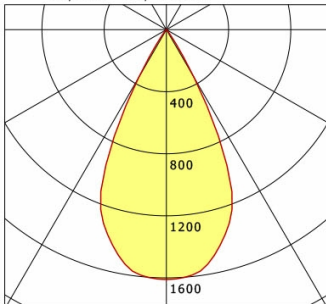

Offset [m] Cone width [m] Illuminance [lx]

<b>η</b>	LED
Efficiency	54 lm/W
Direct/Indirect	↓ 100% / ↑ 0%
System Power	14 W
<b>UGR</b>	X=4H, Y=8H
Reflection factors	70/50/20
UGR C0/C180	<10.0
UGR C90/C270	<10.0
CIE Flux Codes	99 100 100 100 100
Ra/CRI	>90

LTS

Ilvy Fix (3000 K, 1xLED 14W TWL 780lm 50°)

— C0/C180 cd / 1000 lm

	C0	C90	C180	C270
0°	1611	1611	1611	1611
15°	1402	1402	1402	1402
30°	356	356	356	356
45°	10	10	10	10
60°	1	1	1	1
75°	0	0	0	0
90°	0	0	0	0
cd / 1000 lm				

Offset [m] Cone width [m] Illuminance [lx]

<b>η</b>	LED
Efficiency	56 lm/W
Direct/Indirect	↓ 100% / ↑ 0%
System Power	14 W
<b>UGR</b>	X=4H, Y=8H
Reflection factors	70/50/20
UGR C0/C180	<10.0
UGR C90/C270	<10.0
CIE Flux Codes	99 100 100 100 100
Ra/CRI	>90

LTS

Ilvy Fix (4000 K, 1xLED 14W TWL 840lm 50°)

— C0/C180 cd / 1000 lm

	C0	C90	C180	C270
0°	1611	1611	1611	1611
15°	1402	1402	1402	1402
30°	356	356	356	356
45°	10	10	10	10
60°	1	1	1	1
75°	0	0	0	0
90°	0	0	0	0
cd / 1000 lm				