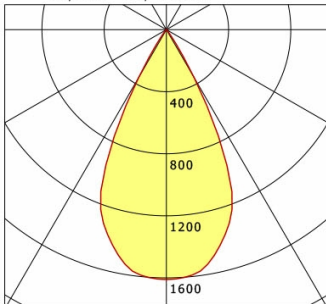

Offset [m] Cone width [m] Illuminance [lx]

<b>η</b>	LED
Efficiency	71 lm/W
Direct/Indirect	↓ 100% / ↑ 0%
System Power	14 W
<b>UGR</b>	X=4H, Y=8H
Reflection factors	70/50/20
UGR C0/C180	10.3
UGR C90/C270	10.3
CIE Flux Codes	99 100 100 100 100
Ra/CRI	>90

LTS

Ilvy Fix (2700 K, 1xLED 14W TWL 760lm 50°)

— C0/C180 cd / 1000 lm

	C0	C90	C180	C270
0°	1605	1605	1605	1605
15°	1405	1405	1405	1405
30°	352	352	352	352
45°	10	10	10	10
60°	1	1	1	1
75°	0	0	0	0
90°	0	0	0	0
cd / 1000 lm				

Offset [m] Cone width [m] Illuminance [lx]

<b>η</b>	LED
Efficiency	54 lm/W
Direct/Indirect	↓ 100% / ↑ 0%
System Power	14 W
<b>UGR</b>	X=4H, Y=8H
Reflection factors	70/50/20
UGR C0/C180	<10.0
UGR C90/C270	<10.0
CIE Flux Codes	99 100 100 100 100
Ra/CRI	>90

LTS

Ilvy Fix (3000 K, 1xLED 14W TWL 780lm 50°)

— C0/C180 cd / 1000 lm

	C0	C90	C180	C270
0°	1611	1611	1611	1611
15°	1402	1402	1402	1402
30°	356	356	356	356
45°	10	10	10	10
60°	1	1	1	1
75°	0	0	0	0
90°	0	0	0	0
cd / 1000 lm				