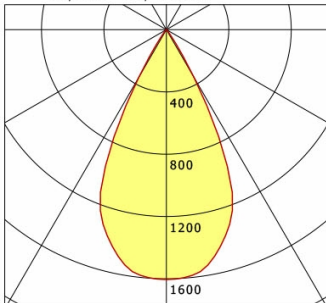

# ILVY-FIX 100.TWL.50.BK-GO/DALI

Ilvy Fix (6500 K, 1xLED 14W TWL 990lm 50°)

— C0/C180 cd / 1000 lm

	C0	C90	C180	C270
0°	1611	1611	1611	1611
15°	1402	1402	1402	1402
30°	356	356	356	356
45°	10	10	10	10
60°	1	1	1	1
75°	0	0	0	0
90°	0	0	0	0
cd / 1000 lm				

Offset [m] Cone width [m] Illuminance [lx]

<b>η</b>	LED
Efficiency	71 lm/W
Direct/Indirect	↓ 100% / ↑ 0%
System Power	14 W
<b>UGR</b>	X=4H, Y=8H
Reflection factors	70/50/20
UGR C0/C180	10.3
UGR C90/C270	10.3
CIE Flux Codes	99 100 100 100 100
Ra/CRI	>90

LTS

Ilvy Fix (2700 K, 1xLED 14W TWL 760lm 50°)

— C0/C180 cd / 1000 lm

	C0	C90	C180	C270
0°	1605	1605	1605	1605
15°	1405	1405	1405	1405
30°	352	352	352	352
45°	10	10	10	10
60°	1	1	1	1
75°	0	0	0	0
90°	0	0	0	0
cd / 1000 lm				

Offset [m] Cone width [m] Illuminance [lx]

<b>η</b>	LED
Efficiency	54 lm/W
Direct/Indirect	↓ 100% / ↑ 0%
System Power	14 W
<b>UGR</b>	X=4H, Y=8H
Reflection factors	70/50/20
UGR C0/C180	<10.0
UGR C90/C270	<10.0
CIE Flux Codes	99 100 100 100 100
Ra/CRI	>90