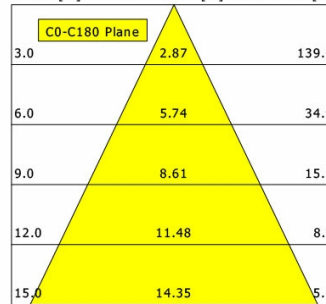

Offset [m] Cone width [m] Illuminance [lx]

<b>η</b>	LED
Efficiency	54 lm/W
Direct/Indirect	↓ 100% / ↑ 0%
System Power	14 W
<b>UGR</b>	X=4H, Y=8H
Reflection factors	70/50/20
UGR C0/C180	<10.0
UGR C90/C270	<10.0
CIE Flux Codes	99 100 100 100 100
Ra/CRI	>90

LTS

Ilvy Fix (3000 K, 1xLED 14W TWL 780lm 50°)

— C0/C180 cd / 1000 lm

	C0	C90	C180	C270
0°	1611	1611	1611	1611
15°	1402	1402	1402	1402
30°	356	356	356	356
45°	10	10	10	10
60°	1	1	1	1
75°	0	0	0	0
90°	0	0	0	0
cd / 1000 lm				

Offset [m] Cone width [m] Illuminance [lx]

<b>η</b>	LED
Efficiency	56 lm/W
Direct/Indirect	↓ 100% / ↑ 0%
System Power	14 W
<b>UGR</b>	X=4H, Y=8H
Reflection factors	70/50/20
UGR C0/C180	<10.0
UGR C90/C270	<10.0
CIE Flux Codes	99 100 100 100 100
Ra/CRI	>90