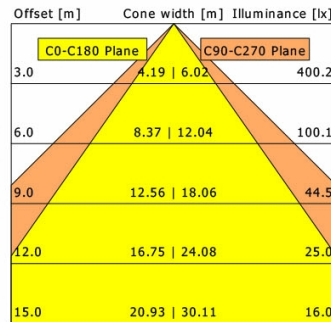

η	LED
Efficiency	92 lm/W
Direct/Indirect	↓ 100% / ↑ 0%
System Power	59 W
UGR	X=4H, Y=8H
Reflection factors	70/50/20
UGR C0/C180	24.9
UGR C90/C270	28.8
CIE Flux Codes	78 98 100 100 100
Ra/CRI	>80

LTS

Zubehör