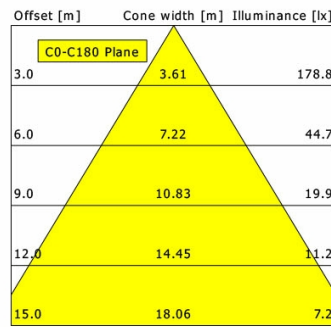

η	LED
Efficiency	95 lm/W
Direct/Indirect	↓ 100% / ↑ 0%
System Power	21 W
UGR	X=4H, Y=8H
Reflection factors	70/50/20
UGR C0/C180	24.1
UGR C90/C270	24.1
CIE Flux Codes	73 93 98 100 100
Ra/CRI	>80

LTS