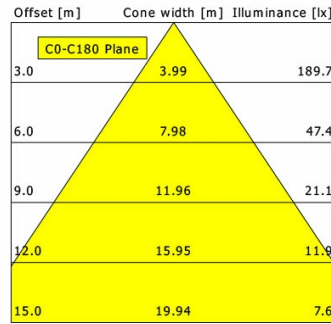

η	LED
Efficiency	97 lm/W
Direct/Indirect	↓ 100% / ↑ 0%
System Power	21 W
UGR	X=4H, Y=8H
Reflection factors	70/50/20
UGR C0/C180	20.6
UGR C90/C270	20.6
CIE Flux Codes	85 98 100 100 100
Ra/CRI	>80

LTS