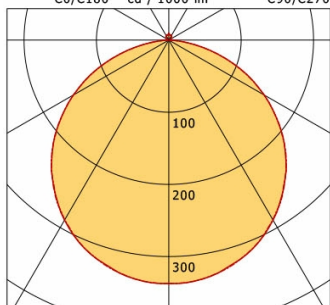

LUNM 408.840.1/DALI

Lunata Medium (1xLED 77W 840/4000K 9130lm)

— C0/C180 cd / 1000 lm — C90/C270

	C0	C90	C180	C270
0°	337	337	337	337
15°	324	325	324	325
30°	288	288	288	288
45°	228	229	228	229
60°	152	152	152	152
75°	64	65	64	65
90°	1	1	1	1
cd / 1000 lm				

Offset [m]	Cone width [m]		Illuminance [lx]
3.0	9.22	9.20	342.3
6.0	18.44	18.41	85.6
9.0	27.66	27.61	38.0
12.0	36.87	36.82	21.4
15.0	46.09	46.02	13.7

η	LED
Efficiency	119 lm/W
Direct/Indirect	↓ 98% / ↑ 2%
System Power	77 W
UGR	X=4H, Y=8H
Reflection factors	70/50/20
UGR C0/C180	21.9
UGR C90/C270	21.9
CIE Flux Codes	47 79 96 98 100
Ra/CRI	>80

LTS

Zubehör

L 72/3000 DIM
Drahtseil-Set 4-fach
(Länge: 3000 mm, Kabel 5-adrig)

ZB-OR DONGLE
Organic Response IR-Dongle-Set

ZB-OR GATEWAY
Organic Response IoT-Gateway Kaskadenserie

ZB-OR-A SENSOR
Organic Response Sensor für Anbaumontage

ZB-OR-P SENSOR/3000
Organic Response Sensor für Pendelmontage