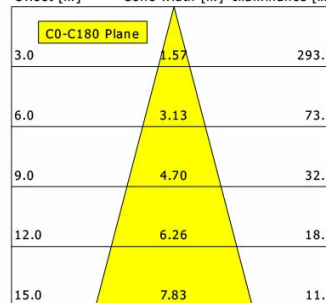

Offset [m] Cone width [m] Illuminance [lx]

<b>η</b>	LED
Efficiency	59 lm/W
Direct/Indirect	↓ 100% / ↑ 0%
System Power	14 W
<b>UGR</b>	X=4H, Y=8H
Reflection factors	70/50/20
UGR C0/C180	<10.0
UGR C90/C270	<10.0
CIE Flux Codes	99 100 100 100 100
Ra/CRI	>90

Offset [m] Cone width [m] Illuminance [lx]

<b>η</b>	LED
Efficiency	69 lm/W
Direct/Indirect	↓ 100% / ↑ 0%
System Power	14 W
<b>UGR</b>	X=4H, Y=8H
Reflection factors	70/50/20
UGR C0/C180	<10.0
UGR C90/C270	<10.0
CIE Flux Codes	99 100 100 100 100
Ra/CRI	>90

LTS

Ilvy Fix (2700 K, 1xLED 14W TWL 740lm 30°)

C0/C180 cd / 1000 lm

	C0	C90	C180	C270
0°	3565	3565	3565	3565
15°	1711	1711	1711	1711
30°	92	92	92	92
45°	8	8	8	8
60°	1	1	1	1
75°	0	0	0	0
90°	0	0	0	0
cd / 1000 lm				

Offset [m] Cone width [m] Illuminance [lx]

<b>η</b>	LED
Efficiency	53 lm/W
Direct/Indirect	↓ 100% / ↑ 0%
System Power	14 W
<b>UGR</b>	X=4H, Y=8H
Reflection factors	70/50/20
UGR C0/C180	<10.0
UGR C90/C270	<10.0
CIE Flux Codes	99 100 100 100 100
Ra/CRI	>90