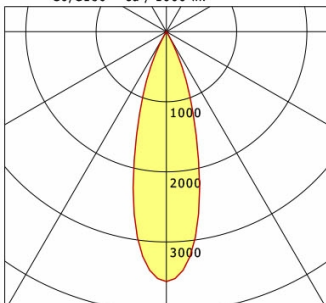

C0	C90	C180	C270
0°	3565	3565	3565	3565
15°	1711	1711	1711	1711
30°	92	92	92	92
45°	8	8	8	8
60°	1	1	1	1
75°	0	0	0	0
90°	0	0	0	0
cd / 1000 lm				

Offset [m] Cone width [m] Illuminance [lx]