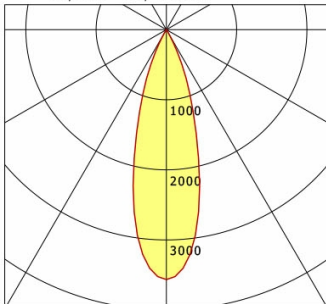

C0	C90	C180	C270
0°	3565	3565	3565	3565
15°	1711	1711	1711	1711
30°	92	92	92	92
45°	8	8	8	8
60°	1	1	1	1
75°	0	0	0	0
90°	0	0	0	0
cd / 1000 lm				

Offset [m] Cone width [m] Illuminance [lx]