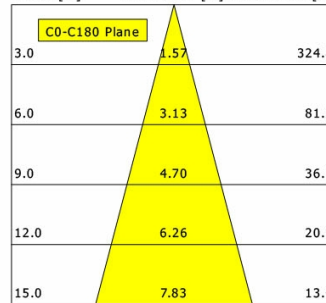

Offset [m] Cone width [m] Illuminance [lx]

<b>η</b>	LED
Efficiency	54 lm/W
Direct/Indirect	↓ 100% / ↑ 0%
System Power	14 W
<b>UGR</b>	X=4H, Y=8H
Reflection factors	70/50/20
UGR C0/C180	<10.0
UGR C90/C270	<10.0
CIE Flux Codes	99 100 100 100 100
Ra/CRI	>90

LTS

Ilvy Fix (4000 K, 1xLED 14W TWL 820lm 30°)

C0/C180 cd / 1000 lm

	C0	C90	C180	C270
0°	3565	3565	3565	3565
15°	1711	1711	1711	1711
30°	92	92	92	92
45°	8	8	8	8
60°	1	1	1	1
75°	0	0	0	0
90°	0	0	0	0
cd / 1000 lm				

Offset [m] Cone width [m] Illuminance [lx]

<b>η</b>	LED
Efficiency	59 lm/W
Direct/Indirect	↓ 100% / ↑ 0%
System Power	14 W
<b>UGR</b>	X=4H, Y=8H
Reflection factors	70/50/20
UGR C0/C180	<10.0
UGR C90/C270	<10.0
CIE Flux Codes	99 100 100 100 100
Ra/CRI	>90