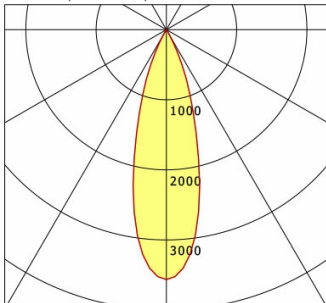

C0	C90	C180	C270
0°	3565	3565	3565	3565
15°	1711	1711	1711	1711
30°	92	92	92	92
45°	8	8	8	8
60°	1	1	1	1
75°	0	0	0	0
90°	0	0	0	0
cd / 1000 lm				

Offset [m] Cone width [m] Illuminance [lx]