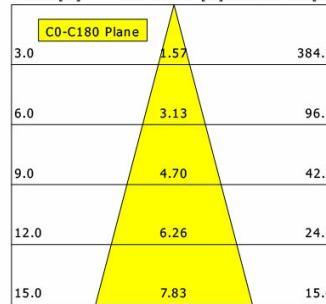

Offset [m] Cone width [m] Illuminance [lx]

<b>η</b>	LED
Efficiency	54 lm/W
Direct/Indirect	↓ 100% / ↑ 0%
System Power	14 W
<b>UGR</b>	X=4H, Y=8H
Reflection factors	70/50/20
UGR C0/C180	<10.0
UGR C90/C270	<10.0
CIE Flux Codes	99 100 100 100 100
Ra/CRI	>90

Offset [m] Cone width [m] Illuminance [lx]

<b>η</b>	LED
Efficiency	59 lm/W
Direct/Indirect	↓ 100% / ↑ 0%
System Power	14 W
<b>UGR</b>	X=4H, Y=8H
Reflection factors	70/50/20
UGR C0/C180	<10.0
UGR C90/C270	<10.0
CIE Flux Codes	99 100 100 100 100
Ra/CRI	>90

LTS

Ilvy Fix (6500 K, 1xLED 14W TWL 970lm 30°)

C0/C180 cd / 1000 lm

	C0	C90	C180	C270
0°	3565	3565	3565	3565
15°	1711	1711	1711	1711
30°	92	92	92	92
45°	8	8	8	8
60°	1	1	1	1
75°	0	0	0	0
90°	0	0	0	0
cd / 1000 lm				

Offset [m] Cone width [m] Illuminance [lx]

<b>η</b>	LED
Efficiency	69 lm/W
Direct/Indirect	↓ 100% / ↑ 0%
System Power	14 W
<b>UGR</b>	X=4H, Y=8H
Reflection factors	70/50/20
UGR C0/C180	<10.0
UGR C90/C270	<10.0
CIE Flux Codes	99 100 100 100 100
Ra/CRI	>90