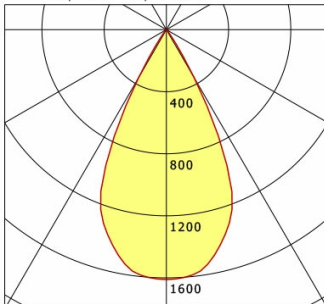

C0	C90	C180	C270
0°	1611	1611	1611	1611
15°	1402	1402	1402	1402
30°	356	356	356	356
45°	10	10	10	10
60°	1	1	1	1
75°	0	0	0	0
90°	0	0	0	0
cd / 1000 lm				

Offset [m] Cone width [m] Illuminance [lx]