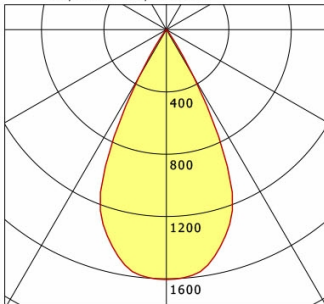

C0	C90	C180	C270
0°	1605	1605	1605	1605
15°	1405	1405	1405	1405
30°	352	352	352	352
45°	10	10	10	10
60°	1	1	1	1
75°	0	0	0	0
90°	0	0	0	0
cd / 1000 lm				

Offset [m] Cone width [m] Illuminance [lx]