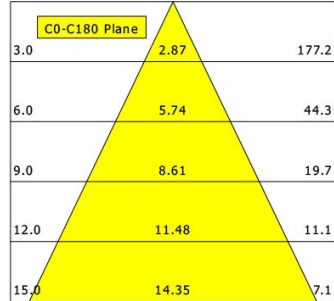

cd / 1000 lm

Offset [m] Cone width [m] Illuminance [lx]

<b>η</b>	LED
Efficiency	60 lm/W
Direct/Indirect	↓ 100% / ↑ 0%
System Power	14 W
<b>UGR</b>	X=4H, Y=8H
Reflection factors	70/50/20
UGR C0/C180	<10.0
UGR C90/C270	<10.0
CIE Flux Codes	99 100 100 100 100
Ra/CRI	>90

LTS

Ilvy Fix (6500 K, 1xLED 14W TWL 990lm 50°)

C0/C180 cd / 1000 lm

	C0	C90	C180	C270
0°	1611	1611	1611	1611
15°	1402	1402	1402	1402
30°	356	356	356	356
45°	10	10	10	10
60°	1	1	1	1
75°	0	0	0	0
90°	0	0	0	0

cd / 1000 lm

Offset [m] Cone width [m] Illuminance [lx]

<b>η</b>	LED
Efficiency	71 lm/W
Direct/Indirect	↓ 100% / ↑ 0%
System Power	14 W
<b>UGR</b>	X=4H, Y=8H
Reflection factors	70/50/20
UGR C0/C180	10.3
UGR C90/C270	10.3
CIE Flux Codes	99 100 100 100 100
Ra/CRI	>90