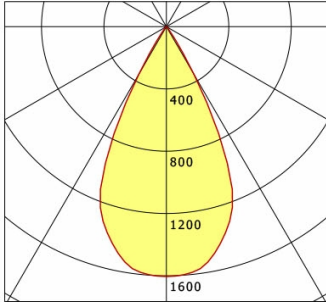

ILVY-FIX 100.TWL.50.WH-BK/DALI

Ilvy Fix (2700 K, 1xLED 14W TWL 760lm 50°)

C0/C180 cd / 1000 lm

	C0	C90	C180	C270
0°	1605	1605	1605	1605
15°	1405	1405	1405	1405
30°	352	352	352	352
45°	10	10	10	10
60°	1	1	1	1
75°	0	0	0	0
90°	0	0	0	0

cd / 1000 lm

Offset [m] Cone width [m] Illuminance [lx]