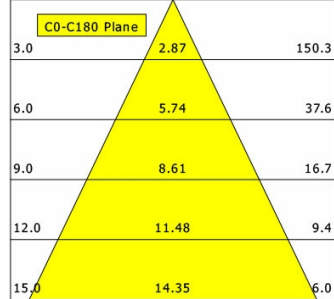

cd / 1000 lm

Offset [m] Cone width [m] Illuminance [lx]

<b>η</b>	LED
Efficiency	56 lm/W
Direct/Indirect	↓ 100% / ↑ 0%
System Power	14 W
<b>UGR</b>	X=4H, Y=8H
Reflection factors	70/50/20
UGR C0/C180	<10.0
UGR C90/C270	<10.0
CIE Flux Codes	99 100 100 100 100
Ra/CRI	>90

LTS

Ilvy Fix (4000 K, 1xLED 14W TWL 840lm 50°)

C0/C180 cd / 1000 lm

	C0	C90	C180	C270
0°	1611	1611	1611	1611
15°	1402	1402	1402	1402
30°	356	356	356	356
45°	10	10	10	10
60°	1	1	1	1
75°	0	0	0	0
90°	0	0	0	0

cd / 1000 lm

Offset [m] Cone width [m] Illuminance [lx]

<b>η</b>	LED
Efficiency	60 lm/W
Direct/Indirect	↓ 100% / ↑ 0%
System Power	14 W
<b>UGR</b>	X=4H, Y=8H
Reflection factors	70/50/20
UGR C0/C180	<10.0
UGR C90/C270	<10.0
CIE Flux Codes	99 100 100 100 100
Ra/CRI	>90