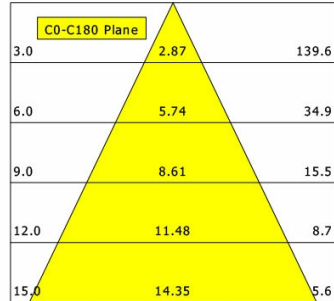

cd / 1000 lm

Offset [m] Cone width [m] Illuminance [lx]

<b>η</b>	LED
Efficiency	54 lm/W
Direct/Indirect	↓ 100% / ↑ 0%
System Power	14 W
<b>UGR</b>	X=4H, Y=8H
Reflection factors	70/50/20
UGR C0/C180	<10.0
UGR C90/C270	<10.0
CIE Flux Codes	99 100 100 100 100
Ra/CRI	>90

LTS

Ilvy Fix (3000 K, 1xLED 14W TWL 780lm 50°)

C0/C180 cd / 1000 lm

	C0	C90	C180	C270
0°	1611	1611	1611	1611
15°	1402	1402	1402	1402
30°	356	356	356	356
45°	10	10	10	10
60°	1	1	1	1
75°	0	0	0	0
90°	0	0	0	0

cd / 1000 lm

Offset [m] Cone width [m] Illuminance [lx]

<b>η</b>	LED
Efficiency	56 lm/W
Direct/Indirect	↓ 100% / ↑ 0%
System Power	14 W
<b>UGR</b>	X=4H, Y=8H
Reflection factors	70/50/20
UGR C0/C180	<10.0
UGR C90/C270	<10.0
CIE Flux Codes	99 100 100 100 100
Ra/CRI	>90