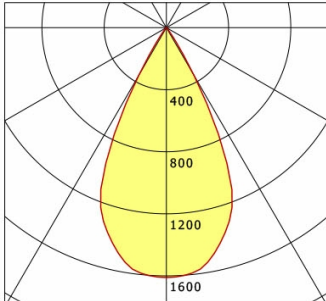

cd / 1000 lm

Offset [m] Cone width [m] Illuminance [lx]

<b>η</b>	LED
Efficiency	54 lm/W
Direct/Indirect	↓ 100% / ↑ 0%
System Power	14 W
<b>UGR</b>	X=4H, Y=8H
Reflection factors	70/50/20
UGR C0/C180	<10.0
UGR C90/C270	<10.0
CIE Flux Codes	99 100 100 100 100
Ra/CRI	>90

LTS

Ilvy Fix (3000 K, 1xLED 14W TWL 780lm 50°)

C0/C180 cd / 1000 lm

	C0	C90	C180	C270
0°	1611	1611	1611	1611
15°	1402	1402	1402	1402
30°	356	356	356	356
45°	10	10	10	10
60°	1	1	1	1
75°	0	0	0	0
90°	0	0	0	0

cd / 1000 lm

Offset [m] Cone width [m] Illuminance [lx]

<b>η</b>	LED
Efficiency	56 lm/W
Direct/Indirect	↓ 100% / ↑ 0%
System Power	14 W
<b>UGR</b>	X=4H, Y=8H
Reflection factors	70/50/20
UGR C0/C180	<10.0
UGR C90/C270	<10.0
CIE Flux Codes	99 100 100 100 100
Ra/CRI	>90