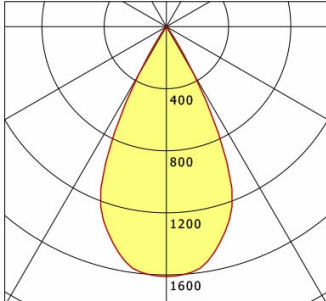

cd / 1000 lm

Offset [m] Cone width [m] Illuminance [lx]

<b>η</b>	LED
Efficiency	56 lm/W
Direct/Indirect	↓ 100% / ↑ 0%
System Power	14 W
<b>UGR</b>	X=4H, Y=8H
Reflection factors	70/50/20
UGR C0/C180	<10.0
UGR C90/C270	<10.0
CIE Flux Codes	99 100 100 100 100
Ra/CRI	>90

LTS

Ilvy Fix (4000 K, 1xLED 14W TWL 840lm 50°)

C0/C180 cd / 1000 lm

	C0	C90	C180	C270
0°	1611	1611	1611	1611
15°	1402	1402	1402	1402
30°	356	356	356	356
45°	10	10	10	10
60°	1	1	1	1
75°	0	0	0	0
90°	0	0	0	0

cd / 1000 lm

Offset [m] Cone width [m] Illuminance [lx]

<b>η</b>	LED
Efficiency	60 lm/W
Direct/Indirect	↓ 100% / ↑ 0%
System Power	14 W
<b>UGR</b>	X=4H, Y=8H
Reflection factors	70/50/20
UGR C0/C180	<10.0
UGR C90/C270	<10.0
CIE Flux Codes	99 100 100 100 100
Ra/CRI	>90

LTS

Ilvy Fix (6500 K, 1xLED 14W TWL 990lm 50°)

C0/C180 cd / 1000 lm

	C0	C90	C180	C270
0°	1611	1611	1611	1611
15°	1402	1402	1402	1402
30°	356	356	356	356
45°	10	10	10	10
60°	1	1	1	1
75°	0	0	0	0
90°	0	0	0	0