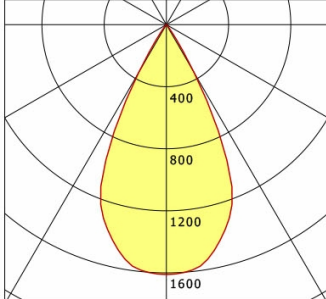

C0	C90	C180	C270
0°	1611	1611	1611	1611
15°	1402	1402	1402	1402
30°	356	356	356	356
45°	10	10	10	10
60°	1	1	1	1
75°	0	0	0	0
90°	0	0	0	0

cd / 1000 lm

Offset [m] Cone width [m] Illuminance [lx]