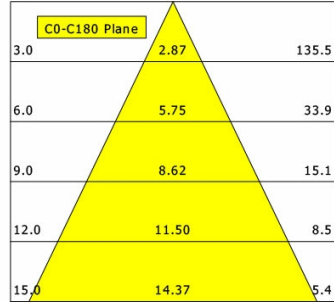

# ILVY-FIX 100.TWL.50.WH-BK/DALI

Ilvy Fix (2700 K, 1xLED 14W TWL 760lm 50°)

C0/C180 cd / 1000 lm

	C0	C90	C180	C270
0°	1605	1605	1605	1605
15°	1405	1405	1405	1405
30°	352	352	352	352
45°	10	10	10	10
60°	1	1	1	1
75°	0	0	0	0
90°	0	0	0	0

cd / 1000 lm

Offset [m] Cone width [m] Illuminance [lx]

<b>η</b>	LED
Efficiency	54 lm/W
Direct/Indirect	↓ 100% / ↑ 0%
System Power	14 W
<b>UGR</b>	X=4H, Y=8H
Reflection factors	70/50/20
UGR C0/C180	<10.0
UGR C90/C270	<10.0
CIE Flux Codes	99 100 100 100 100
Ra/CRI	>90