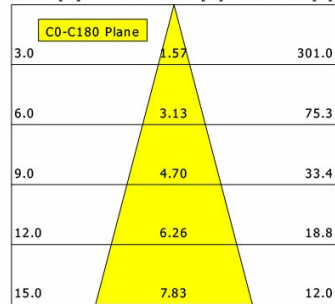

Offset [m] Cone width [m] Illuminance [lx]

<b>η</b>	LED
Efficiency	59 lm/W
Direct/Indirect	↓ 100% / ↑ 0%
System Power	14 W
<b>UGR</b>	X=4H, Y=8H
Reflection factors	70/50/20
UGR C0/C180	<10.0
UGR C90/C270	<10.0
CIE Flux Codes	99 100 100 100 100
Ra/CRI	>90

LTS

Ilvy Fix (3000 K, 1xLED 14W TWL 760lm 30°)

— C0/C180 cd / 1000 lm

	C0	C90	C180	C270
0°	3565	3565	3565	3565
15°	1711	1711	1711	1711
30°	92	92	92	92
45°	8	8	8	8
60°	1	1	1	1
75°	0	0	0	0
90°	0	0	0	0
cd / 1000 lm				

Offset [m] Cone width [m] Illuminance [lx]

<b>η</b>	LED
Efficiency	54 lm/W
Direct/Indirect	↓ 100% / ↑ 0%
System Power	14 W
<b>UGR</b>	X=4H, Y=8H
Reflection factors	70/50/20
UGR C0/C180	<10.0
UGR C90/C270	<10.0
CIE Flux Codes	99 100 100 100 100
Ra/CRI	>90