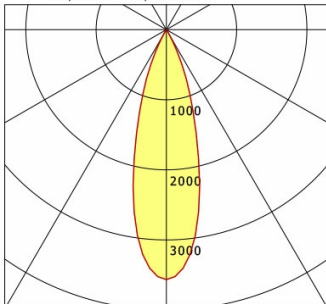

Ilvy Fix (4000 K, 1xLED 14W TWL 820lm 30°)

Ilvy Fix (3000 K, 1xLED 14W TWL 760lm 30°)

	C0	C90	C180	C270
0°	3565	3565	3565	3565
15°	1711	1711	1711	1711
30°	92	92	92	92
45°	8	8	8	8
60°	1	1	1	1
75°	0	0	0	0
90°	0	0	0	0
cd / 1000 lm				

Offset [m] Cone width [m] Illuminance [lx]