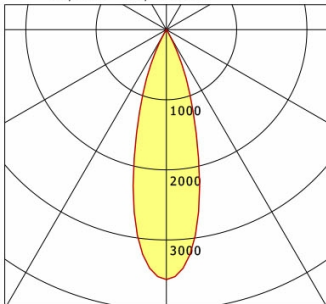

Ilvy Fix (3000 K, 1xLED 14W TWL 760lm 30°)

	C0	C90	C180	C270
0°	3565	3565	3565	3565
15°	1711	1711	1711	1711
30°	92	92	92	92
45°	8	8	8	8
60°	1	1	1	1
75°	0	0	0	0
90°	0	0	0	0
cd / 1000 lm				

Offset [m] Cone width [m] Illuminance [lx]