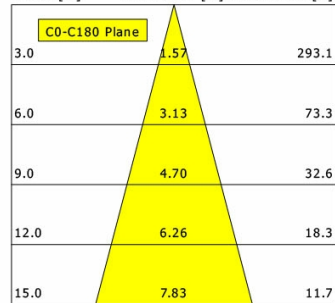

Offset [m] Cone width [m] Illuminance [lx]

<b>η</b>	LED
Efficiency	69 lm/W
Direct/Indirect	↓ 100% / ↑ 0%
System Power	14 W
<b>UGR</b>	X=4H, Y=8H
Reflection factors	70/50/20
UGR C0/C180	<10.0
UGR C90/C270	<10.0
CIE Flux Codes	99 100 100 100 100
Ra/CRI	>90

LTS

Ilvy Fix (2700 K, 1xLED 14W TWL 740lm 30°)

— C0/C180 cd / 1000 lm

	C0	C90	C180	C270
0°	3565	3565	3565	3565
15°	1711	1711	1711	1711
30°	92	92	92	92
45°	8	8	8	8
60°	1	1	1	1
75°	0	0	0	0
90°	0	0	0	0
cd / 1000 lm				

Offset [m] Cone width [m] Illuminance [lx]

<b>η</b>	LED
Efficiency	53 lm/W
Direct/Indirect	↓ 100% / ↑ 0%
System Power	14 W
<b>UGR</b>	X=4H, Y=8H
Reflection factors	70/50/20
UGR C0/C180	<10.0
UGR C90/C270	<10.0
CIE Flux Codes	99 100 100 100 100
Ra/CRI	>90