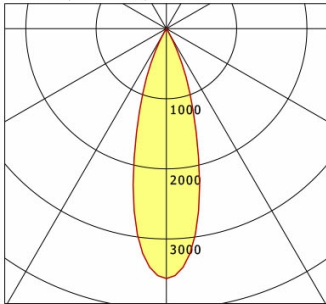

Ilvy Fix (2700 K, 1xLED 14W TWL 740lm 30°)

ILVY-FIX 100.TWL.30.BK-CO/DALI

Ilvy Fix (6500 K, 1xLED 14W TWL 970lm 30°)

— C0/C180 cd / 1000 lm

	C0	C90	C180	C270
0°	3565	3565	3565	3565
15°	1711	1711	1711	1711
30°	92	92	92	92
45°	8	8	8	8
60°	1	1	1	1
75°	0	0	0	0
90°	0	0	0	0
cd / 1000 lm				

Offset [m] Cone width [m] Illuminance [lx]