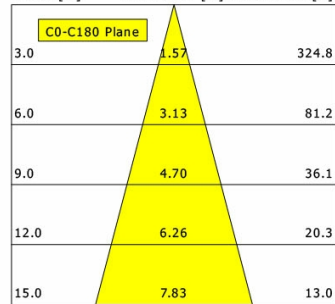

Offset [m] Cone width [m] Illuminance [lx]

<b>η</b>	LED
Efficiency	53 lm/W
Direct/Indirect	↓ 100% / ↑ 0%
System Power	14 W
<b>UGR</b>	X=4H, Y=8H
Reflection factors	70/50/20
UGR C0/C180	<10.0
UGR C90/C270	<10.0
CIE Flux Codes	99 100 100 100 100
Ra/CRI	>90

LTS

Ilvy Fix (4000 K, 1xLED 14W TWL 820lm 30°)

— C0/C180 cd / 1000 lm

	C0	C90	C180	C270
0°	3565	3565	3565	3565
15°	1711	1711	1711	1711
30°	92	92	92	92
45°	8	8	8	8
60°	1	1	1	1
75°	0	0	0	0
90°	0	0	0	0
cd / 1000 lm				

Offset [m] Cone width [m] Illuminance [lx]

<b>η</b>	LED
Efficiency	59 lm/W
Direct/Indirect	↓ 100% / ↑ 0%
System Power	14 W
<b>UGR</b>	X=4H, Y=8H
Reflection factors	70/50/20
UGR C0/C180	<10.0
UGR C90/C270	<10.0
CIE Flux Codes	99 100 100 100 100
Ra/CRI	>90