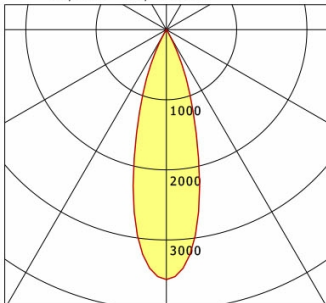

Ilvy Fix (2700 K, 1xLED 14W TWL 740lm 30°)

Ilvy Fix (4000 K, 1xLED 14W TWL 820lm 30°)

	C0	C90	C180	C270
0°	3565	3565	3565	3565
15°	1711	1711	1711	1711
30°	92	92	92	92
45°	8	8	8	8
60°	1	1	1	1
75°	0	0	0	0
90°	0	0	0	0
cd / 1000 lm				

Offset [m] Cone width [m] Illuminance [lx]