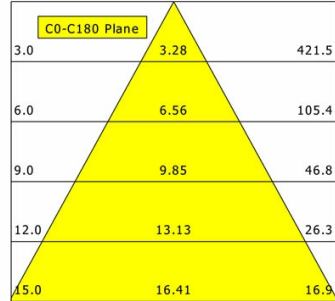

## SCEKLP 33.3030.55

Scene 33 System | Light-Head (1xLED 33W 830/3000K 3470lm 55°)

— C0/C180 cd / 1000 lm

	C0	C90	C180	C270
0°	1093	1093	1093	1093
15°	1036	1036	1036	1036
30°	488	488	488	488
45°	22	22	22	22
60°	2	2	2	2
75°	2	2	2	2
90°	0	0	0	0
cd / 1000 lm				

Offset [m] Cone width [m] Illuminance [lx]

<b>η</b>	LED
Efficiency	105 lm/W
Direct/Indirect	↓ 100% / ↑ 0%
System Power	33 W
<b>UGR</b>	X=4H, Y=8H
Reflection factors	70/50/20
UGR C0/C180	19.5
UGR C90/C270	19.5
CIE Flux Codes	97 100 100 100 100
Ra/CRI	>80