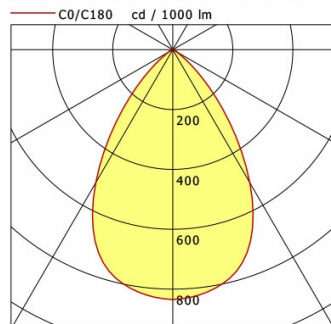

C0	C90	C180	C270
0°	835	835	835	835
15°	779	779	779	779
30°	513	513	513	513
45°	155	155	155	155
60°	18	18	18	18
75°	6	6	6	6
90°	0	0	0	0

cd / 1000 lm

Offset [m]	Cone width [m]	Illuminance [lx]
3.0	3.99	97.4
6.0	7.99	24.3
9.0	11.98	10.8
12.0	15.98	6.1
15.0	19.97	3.9

η	LED
Efficiency	95 lm/W
Direct/Indirect	↓ 100% / ↑ 0%
System Power	11 W
UGR	X=4H, Y=8H
Reflection factors	70/50/20
UGR C0/C180	18.3
UGR C90/C270	18.3
CIE Flux Codes	85 98 100 100 100
Ra/CRI	>80

LTS