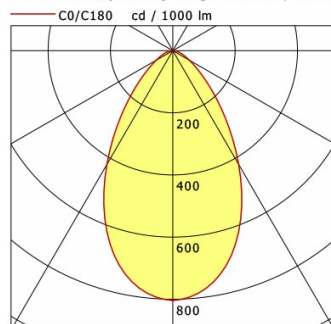

C0	C90	C180	C270
0°	804	804	804	804
15°	698	698	698	698
30°	423	423	423	423
45°	173	173	173	173
60°	62	62	62	62
75°	22	22	22	22
90°	0	0	0	0

cd / 1000 lm

Offset [m]	Cone width [m]	Illuminance [lx]
3.0	3.61	92.0
6.0	7.22	23.0
9.0	10.84	10.2
12.0	14.45	5.8
15.0	18.06	3.7

η	LED
Efficiency	94 lm/W
Direct/Indirect	↓ 100% / ↑ 0%
System Power	11 W
UGR	X=4H, Y=8H
Reflection factors	70/50/20
UGR C0/C180	21.8
UGR C90/C270	21.8
CIE Flux Codes	73 93 98 100 100
Ra/CRI	>80

LTS

Flixx 300 Square (FLIQZ 300.25, 1xLED 11W 840/4000K 1050lm)