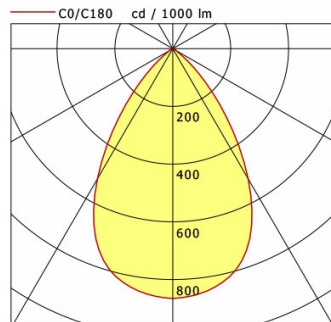

FLIQ 300.1040.01/DALI

Flixx 300 Square (FLIQZ 300.05, 1xLED 11W 840/4000K 1060lm)

	C0	C90	C180	C270
0°	866	866	866	866
15°	805	805	805	805
30°	521	521	521	521
45°	145	145	145	145
60°	13	13	13	13
75°	6	6	6	6
90°	0	0	0	0

cd / 1000 lm

Offset [m]	Cone width [m]	Illuminance [lx]
3.0	3.92	102.0
6.0	7.84	25.5
9.0	11.76	11.3
12.0	15.69	6.4
15.0	19.61	4.1

η	LED
Efficiency	96 lm/W
Direct/Indirect	↓ 100% / ↑ 0%
System Power	11 W
UGR	X=4H, Y=8H
Reflection factors	70/50/20
UGR C0/C180	18.0
UGR C90/C270	18.0
CIE Flux Codes	86 98 99 100 100
Ra/CRI	>80

LTS

Flixx 300 Square (FLIQZ 300.24, 1xLED 11W 840/4000K 1030lm)