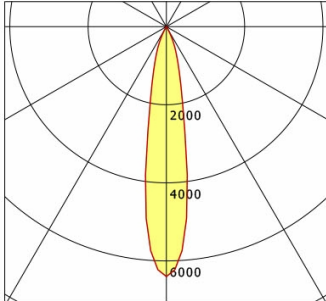

Offset [m] Cone width [m] Illuminance [lx]

Offset [m]	Cone width [m]	Illuminance [lx]
3.0	0.96	568.9
6.0	1.93	142.2
9.0	2.89	63.2
12.0	3.86	35.6
15.0	4.82	22.8

η	LED
Efficiency	57 lm/W
Direct/Indirect	↓ 100% / ↑ 0%
System Power	14 W
UGR	X=4H, Y=8H
Reflection factors	70/50/20
UGR C0/C180	<10.0
UGR C90/C270	<10.0
CIE Flux Codes	99 100 100 100 100
Ra/CRI	>90

Offset [m] Cone width [m] Illuminance [lx]

Offset [m]	Cone width [m]	Illuminance [lx]
3.0	0.96	611.6
6.0	1.93	152.9
9.0	2.89	68.0
12.0	3.86	38.2
15.0	4.82	24.5

η	LED
Efficiency	62 lm/W
Direct/Indirect	↓ 100% / ↑ 0%
System Power	14 W
UGR	X=4H, Y=8H
Reflection factors	70/50/20
UGR C0/C180	<10.0
UGR C90/C270	<10.0
CIE Flux Codes	99 100 100 100 100
Ra/CRI	>90

LTS

Ilvy Fix (6500 K, 1xLED 14W TWL 1010lm 20°)

— C0/C180 cd / 1000 lm

	C0	C90	C180	C270
0°	6400	6400	6400	6400
15°	1343	1343	1343	1343
30°	85	85	85	85
45°	7	7	7	7
60°	1	1	1	1
75°	0	0	0	0
90°	0	0	0	0
cd / 1000 lm				

Offset [m] Cone width [m] Illuminance [lx]

Offset [m]	Cone width [m]	Illuminance [lx]
3.0	0.96	718.2
6.0	1.93	179.6
9.0	2.89	79.8
12.0	3.86	44.9
15.0	4.82	28.7

η	LED
Efficiency	72 lm/W
Direct/Indirect	↓ 100% / ↑ 0%
System Power	14 W
UGR	X=4H, Y=8H
Reflection factors	70/50/20
UGR C0/C180	<10.0
UGR C90/C270	<10.0
CIE Flux Codes	99 100 100 100 100
Ra/CRI	>90