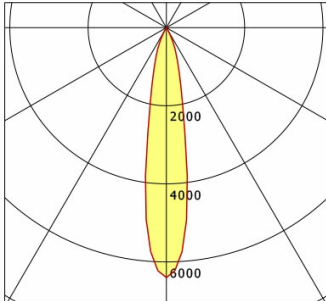

C0	C90	C180	C270
0°	6400	6400	6400	6400
15°	1343	1343	1343	1343
30°	85	85	85	85
45°	7	7	7	7
60°	1	1	1	1
75°	0	0	0	0
90°	0	0	0	0
cd / 1000 lm				

Offset [m] Cone width [m] Illuminance [lx]

Offset [m]	Cone width [m]	Illuminance [lx]
3.0	0.96	568.9
6.0	1.93	142.2
9.0	2.89	63.2
12.0	3.86	35.6
15.0	4.82	22.8

η	LED
Efficiency	57 lm/W
Direct/Indirect	↓ 100% / ↑ 0%
System Power	14 W
UGR	X=4H, Y=8H
Reflection factors	70/50/20
UGR C0/C180	<10.0
UGR C90/C270	<10.0
CIE Flux Codes	99 100 100 100 100
Ra/CRI	>90

LTS

Ilvy Fix (4000 K, 1xLED 14W TWL 860lm 20°)

— C0/C180 cd / 1000 lm