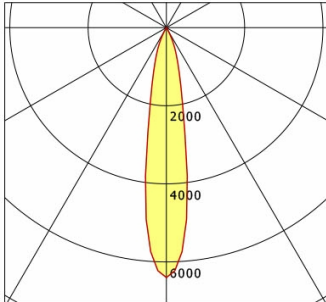

Offset [m] Cone width [m] Illuminance [lx]

Offset [m]	Cone width [m]	Illuminance [lx]
3.0	0.96	568.9
6.0	1.93	142.2
9.0	2.89	63.2
12.0	3.86	35.6
15.0	4.82	22.8

η	LED
Efficiency	57 lm/W
Direct/Indirect	↓ 100% / ↑ 0%
System Power	14 W
UGR	X=4H, Y=8H
Reflection factors	70/50/20
UGR C0/C180	<10.0
UGR C90/C270	<10.0
CIE Flux Codes	99 100 100 100 100
Ra/CRI	>90

LTS

Ilvy Fix (4000 K, 1xLED 14W TWL 860lm 20°)

— C0/C180 cd / 1000 lm

	C0	C90	C180	C270
0°	6400	6400	6400	6400
15°	1343	1343	1343	1343
30°	85	85	85	85
45°	7	7	7	7
60°	1	1	1	1
75°	0	0	0	0
90°	0	0	0	0
cd / 1000 lm				

Offset [m] Cone width [m] Illuminance [lx]

Offset [m]	Cone width [m]	Illuminance [lx]
3.0	0.96	611.6
6.0	1.93	152.9
9.0	2.89	68.0
12.0	3.86	38.2
15.0	4.82	24.5

η	LED
Efficiency	62 lm/W
Direct/Indirect	↓ 100% / ↑ 0%
System Power	14 W
UGR	X=4H, Y=8H
Reflection factors	70/50/20
UGR C0/C180	<10.0
UGR C90/C270	<10.0
CIE Flux Codes	99 100 100 100 100
Ra/CRI	>90