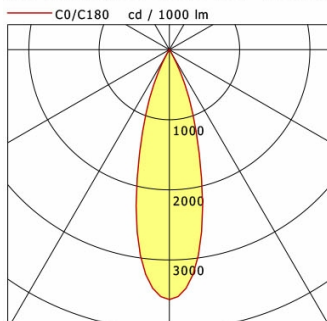

η	LED
Efficiency	69 lm/W
Direct/Indirect	↓ 100% / ↑ 0%
System Power	14 W
UGR	X=4H, Y=8H
Reflection factors	70/50/20
UGR C0/C180	<10.0
UGR C90/C270	<10.0
CIE Flux Codes	99 100 100 100 100
Ra/CRI	>90

LTS

Ilvy Fix (2700 K, 1xLED 14W TWL 740lm 30°)

	C0	C90	C180	C270
0°	3565	3565	3565	3565
15°	1711	1711	1711	1711
30°	92	92	92	92
45°	8	8	8	8
60°	1	1	1	1
75°	0	0	0	0
90°	0	0	0	0
cd / 1000 lm				

η	LED
Efficiency	53 lm/W
Direct/Indirect	↓ 100% / ↑ 0%
System Power	14 W
UGR	X=4H, Y=8H
Reflection factors	70/50/20
UGR C0/C180	<10.0
UGR C90/C270	<10.0
CIE Flux Codes	99 100 100 100 100
Ra/CRI	>90

LTS

Ilvy Fix (4000 K, 1xLED 14W TWL 820lm 30°)

	C0	C90	C180	C270
0°	3565	3565	3565	3565
15°	1711	1711	1711	1711
30°	92	92	92	92
45°	8	8	8	8
60°	1	1	1	1
75°	0	0	0	0
90°	0	0	0	0
cd / 1000 lm				

η	LED
Efficiency	59 lm/W
Direct/Indirect	↓ 100% / ↑ 0%
System Power	14 W
UGR	X=4H, Y=8H
Reflection factors	70/50/20
UGR C0/C180	<10.0
UGR C90/C270	<10.0
CIE Flux Codes	99 100 100 100 100
Ra/CRI	>90

LTS

Ilvy Fix (3000 K, 1xLED 14W TWL 760lm 30°)

	C0	C90	C180	C270
0°	3565	3565	3565	3565
15°	1711	1711	1711	1711
30°	92	92	92	92
45°	8	8	8	8
60°	1	1	1	1
75°	0	0	0	0
90°	0	0	0	0
cd / 1000 lm				

η	LED
Efficiency	54 lm/W
Direct/Indirect	↓ 100% / ↑ 0%
System Power	14 W
UGR	X=4H, Y=8H
Reflection factors	70/50/20
UGR C0/C180	<10.0
UGR C90/C270	<10.0
CIE Flux Codes	99 100 100 100 100
Ra/CRI	>90