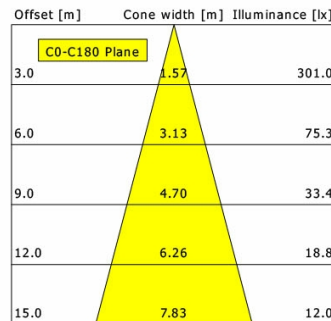

η	LED
Efficiency	69 lm/W
Direct/Indirect	↓ 100% / ↑ 0%
System Power	14 W
UGR	X=4H, Y=8H
Reflection factors	70/50/20
UGR C0/C180	<10.0
UGR C90/C270	<10.0
CIE Flux Codes	99 100 100 100 100
Ra/CRI	>90

LTS

Ilvy Fix (2700 K, 1xLED 14W TWL 740lm 30°)

	C0	C90	C180	C270
0°	3565	3565	3565	3565
15°	1711	1711	1711	1711
30°	92	92	92	92
45°	8	8	8	8
60°	1	1	1	1
75°	0	0	0	0
90°	0	0	0	0
cd / 1000 lm				

η	LED
Efficiency	53 lm/W
Direct/Indirect	↓ 100% / ↑ 0%
System Power	14 W
UGR	X=4H, Y=8H
Reflection factors	70/50/20
UGR C0/C180	<10.0
UGR C90/C270	<10.0
CIE Flux Codes	99 100 100 100 100
Ra/CRI	>90

LTS

Ilvy Fix (4000 K, 1xLED 14W TWL 820lm 30°)

	C0	C90	C180	C270
0°	3565	3565	3565	3565
15°	1711	1711	1711	1711
30°	92	92	92	92
45°	8	8	8	8
60°	1	1	1	1
75°	0	0	0	0
90°	0	0	0	0
cd / 1000 lm				

η	LED
Efficiency	59 lm/W
Direct/Indirect	↓ 100% / ↑ 0%
System Power	14 W
UGR	X=4H, Y=8H
Reflection factors	70/50/20
UGR C0/C180	<10.0
UGR C90/C270	<10.0
CIE Flux Codes	99 100 100 100 100
Ra/CRI	>90

LTS

Ilvy Fix (3000 K, 1xLED 14W TWL 760lm 30°)

	C0	C90	C180	C270
0°	3565	3565	3565	3565
15°	1711	1711	1711	1711
30°	92	92	92	92
45°	8	8	8	8
60°	1	1	1	1
75°	0	0	0	0
90°	0	0	0	0
cd / 1000 lm				

η	LED
Efficiency	54 lm/W
Direct/Indirect	↓ 100% / ↑ 0%
System Power	14 W
UGR	X=4H, Y=8H
Reflection factors	70/50/20
UGR C0/C180	<10.0
UGR C90/C270	<10.0
CIE Flux Codes	99 100 100 100 100
Ra/CRI	>90