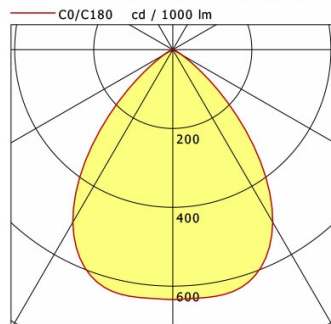

C0	C90	C180	C270
0°	634	634	634	634
15°	630	630	630	630
30°	506	506	506	506
45°	213	213	213	213
60°	26	26	26	26
75°	5	5	5	5
90°	0	0	0	0

cd / 1000 lm

Offset [m]	Cone width [m]	Illuminance [lx]
3.0	5.04	235.3
6.0	10.08	58.8
9.0	15.12	26.1
12.0	20.16	14.7
15.0	25.19	9.4

η	LED
Efficiency	128 lm/W
Direct/Indirect	↓ 100% / ↑ 0%
System Power	26 W
UGR	X=4H, Y=8H
Reflection factors	70/50/20
UGR C0/C180	21.3
UGR C90/C270	21.3
CIE Flux Codes	79 98 100 100 100
Ra/CRI	>80

LTS