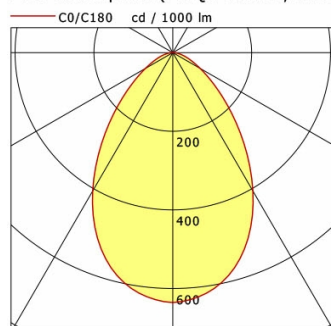

C0	C90	C180	C270
0°	636	636	636	636
15°	577	577	577	577
30°	406	406	406	406
45°	204	204	204	204
60°	80	80	80	80
75°	27	27	27	27
90°	0	0	0	0

cd / 1000 lm

Offset [m]	Cone width [m]	Illuminance [lx]
3.0	4.40	231.0
6.0	8.80	57.7
9.0	13.19	25.7
12.0	17.59	14.4
15.0	21.99	9.2

η	LED
Efficiency	126 lm/W
Direct/Indirect	↓ 100% / ↑ 0%
System Power	26 W
UGR	X=4H, Y=8H
Reflection factors	70/50/20
UGR C0/C180	24.8
UGR C90/C270	24.8
CIE Flux Codes	67 91 98 100 100
Ra/CRI	>80

LTS

Flixx 400 Square (FLIQZ 400.25, 1xLED 26W 840/4000K 3340lm)