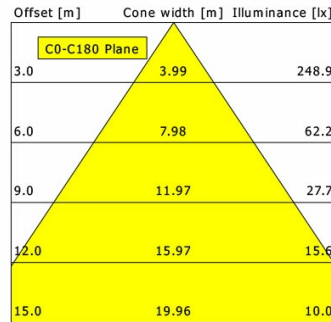

η	LED
Efficiency	103 lm/W
Direct/Indirect	↓ 100% / ↑ 0%
System Power	26 W
UGR	X=4H, Y=8H
Reflection factors	70/50/20
UGR C0/C180	21.6
UGR C90/C270	21.6
CIE Flux Codes	85 98 100 100 100
Ra/CRI	>80

LTS