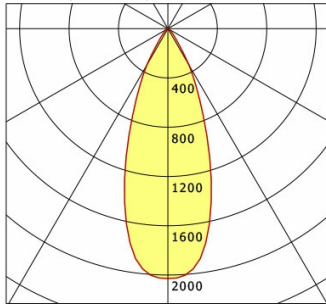

VTRM 12.0530.35/DALI

Vale-Tu Round Medium (1xLED 12W 830/3000K 1120lm Wide-Flood °)

C0/C180 cd / 1000 lm

	C0	C90	C180	C270
0°	2029	2029	2029	2029
15°	1362	1362	1362	1362
30°	343	343	343	343
45°	43	43	43	43
60°	14	14	14	14
75°	7	7	7	7
90°	0	0	0	0
cd / 1000 lm				

Offset [m] Cone width [m] Illuminance [lx]

Offset [m]	Cone width [m]	Illuminance [lx]
3.0	2.06	252.4
6.0	4.11	63.1
9.0	6.17	28.0
12.0	8.23	15.8
15.0	10.28	10.1

η	LED
Efficiency	93 lm/W
Direct/Indirect	↓ 100% / ↑ 0%
System Power	12 W
UGR	X=4H, Y=8H
Reflection factors	70/50/20
UGR C0/C180	22.1
UGR C90/C270	22.1
CIE Flux Codes	93 98 100 100 100
Ra/CRI	>80

LTS

Zubehör