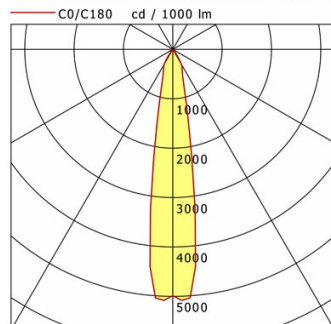

FLIR 200.2027.15/DALI

Flixx 200 Round (FLIRZ 200.05, 1xLED 27W 827/2700K 2830lm 19°)

	C0	C90	C180	C270
0°	4987	4987	4987	4987
15°	989	989	989	989
30°	349	349	349	349
45°	15	15	15	15
60°	9	9	9	9
75°	4	4	4	4
90°	0	0	0	0
cd / 1000 lm				

Offset [m]	Cone width [m]	Illuminance [lx]
3.0	0.99	1568.1
6.0	1.98	392.0
9.0	2.97	174.2
12.0	3.97	98.0
15.0	4.96	62.7

η	LED
Efficiency	105 lm/W
Direct/Indirect	↓ 100% / ↑ 0%
System Power	27 W
UGR	X=4H, Y=8H
Reflection factors	70/50/20
UGR C0/C180	18.9
UGR C90/C270	18.9
CIE Flux Codes	97 99 100 100 100
Ra/CRI	>80

LTS