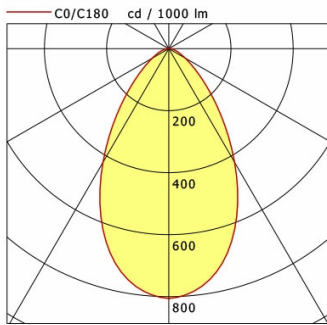

C0	C90	C180	C270
0°	806	806	806	806
15°	699	699	699	699
30°	423	423	423	423
45°	173	173	173	173
60°	61	61	61	61
75°	22	22	22	22
90°	0	0	0	0

cd / 1000 lm

Offset [m]	Cone width [m]	Illuminance [lx]
3.0	3.61	234.6
6.0	7.21	58.7
9.0	10.82	26.1
12.0	14.42	14.7
15.0	18.03	9.4

η	LED
Efficiency	101 lm/W
Direct/Indirect	↓ 100% / ↑ 0%
System Power	26 W
UGR	X=4H, Y=8H
Reflection factors	70/50/20
UGR C0/C180	25.0
UGR C90/C270	25.0
CIE Flux Codes	74 93 98 100 100
Ra/CRI	>80

LTS

Flixx 300 Square (FLIQZ 300.25, 1xLED 26W 830/3000K 2680lm)