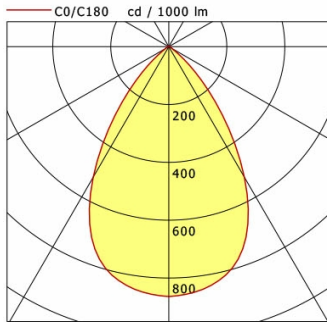

FLIQ 300.3030.01/DALI

Flixx 300 Square (FLIQZ 300.05, 1xLED 26W 830/3000K 2720lm)

	C0	C90	C180	C270
0°	864	864	864	864
15°	805	805	805	805
30°	521	521	521	521
45°	144	144	144	144
60°	13	13	13	13
75°	7	7	7	7
90°	0	0	0	0

cd / 1000 lm

Offset [m]	Cone width [m]	Illuminance [lx]
3.0	3.92	261.1
6.0	7.85	65.3
9.0	11.77	29.0
12.0	15.70	16.3
15.0	19.62	10.4

η	LED
Efficiency	105 lm/W
Direct/Indirect	↓ 100% / ↑ 0%
System Power	26 W
UGR	X=4H, Y=8H
Reflection factors	70/50/20
UGR C0/C180	21.3
UGR C90/C270	21.3
CIE Flux Codes	86 98 99 100 100
Ra/CRI	>80

LTS

Flixx 300 Square (FLIQZ 300.24, 1xLED 26W 830/3000K 2620lm)