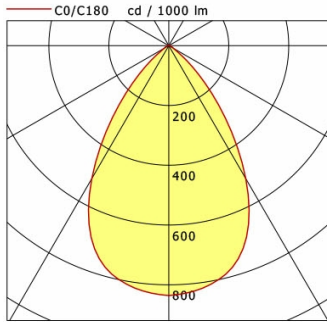

C0	C90	C180	C270
0°	836	836	836	836
15°	780	780	780	780
30°	514	514	514	514
45°	155	155	155	155
60°	18	18	18	18
75°	6	6	6	6
90°	0	0	0	0

cd / 1000 lm

Offset [m]	Cone width [m]	Illuminance [lx]
3.0	3.99	248.9
6.0	7.98	62.2
9.0	11.97	27.7
12.0	15.97	15.6
15.0	19.96	10.0

η	LED
Efficiency	103 lm/W
Direct/Indirect	↓ 100% / ↑ 0%
System Power	26 W
UGR	X=4H, Y=8H
Reflection factors	70/50/20
UGR C0/C180	21.6
UGR C90/C270	21.6
CIE Flux Codes	85 98 100 100 100
Ra/CRI	>80

LTS