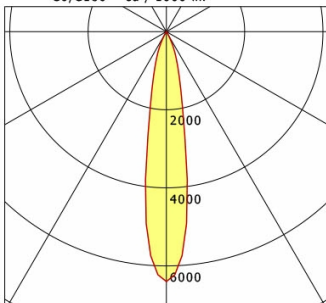

C0	C90	C180	C270
0°	6400	6400	6400	6400
15°	1343	1343	1343	1343
30°	85	85	85	85
45°	7	7	7	7
60°	1	1	1	1
75°	0	0	0	0
90°	0	0	0	0
cd / 1000 lm				

Offset [m] Cone width [m] Illuminance [lx]

Offset [m]	Cone width [m]	Illuminance [lx]
3.0	0.96	568.9
6.0	1.93	142.2
9.0	2.89	63.2
12.0	3.86	35.6
15.0	4.82	22.8

η	LED
Efficiency	57 lm/W
Direct/Indirect	↓ 100% / ↑ 0%
System Power	14 W
UGR	X=4H, Y=8H
Reflection factors	70/50/20
UGR C0/C180	<10.0
UGR C90/C270	<10.0
CIE Flux Codes	99 100 100 100 100
Ra/CRI	>90

LTS