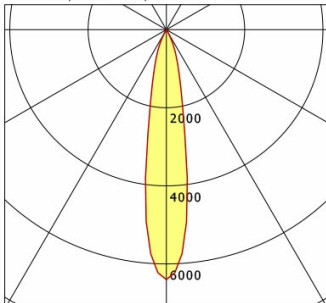

C0	C90	C180	C270
0°	6400	6400	6400	6400
15°	1343	1343	1343	1343
30°	85	85	85	85
45°	7	7	7	7
60°	1	1	1	1
75°	0	0	0	0
90°	0	0	0	0
cd / 1000 lm				

Offset [m] Cone width [m] Illuminance [lx]

Offset [m]	Cone width [m]	Illuminance [lx]
3.0	0.96	611.6
6.0	1.93	152.9
9.0	2.89	68.0
12.0	3.86	38.2
15.0	4.82	24.5

η	LED
Efficiency	62 lm/W
Direct/Indirect	↓ 100% / ↑ 0%
System Power	14 W
UGR	X=4H, Y=8H
Reflection factors	70/50/20
UGR C0/C180	<10.0
UGR C90/C270	<10.0
CIE Flux Codes	99 100 100 100 100
Ra/CRI	>90

LTS

Ilvy Fix (2700 K, 1xLED 14W TWL 780lm 20°)

C0/C180 cd / 1000 lm