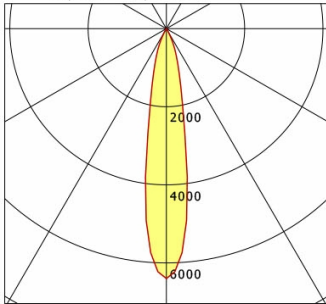

ILVY-FIX 100.TWL.20.BK-WH/DALI

Ilvy Fix (6500 K, 1xLED 14W TWL 1010lm 20°)

C0/C180 cd / 1000 lm

	C0	C90	C180	C270
0°	6400	6400	6400	6400
15°	1343	1343	1343	1343
30°	85	85	85	85
45°	7	7	7	7
60°	1	1	1	1
75°	0	0	0	0
90°	0	0	0	0
cd / 1000 lm				

Offset [m] Cone width [m] Illuminance [lx]

Offset [m]	Cone width [m]	Illuminance [lx]
3.0	0.96	718.2
6.0	1.93	179.6
9.0	2.89	79.8
12.0	3.86	44.9
15.0	4.82	28.7

η	LED
Efficiency	72 lm/W
Direct/Indirect	↓ 100% / ↑ 0%
System Power	14 W
UGR	X=4H, Y=8H
Reflection factors	70/50/20
UGR C0/C180	<10.0
UGR C90/C270	<10.0
CIE Flux Codes	99 100 100 100 100
Ra/CRI	>90

LTS

Ilvy Fix (4000 K, 1xLED 14W TWL 860lm 20°)

C0/C180 cd / 1000 lm