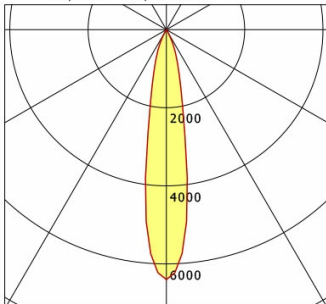

C0	C90	C180	C270
0°	6400	6400	6400	6400
15°	1343	1343	1343	1343
30°	85	85	85	85
45°	7	7	7	7
60°	1	1	1	1
75°	0	0	0	0
90°	0	0	0	0
cd / 1000 lm				

Offset [m] Cone width [m] Illuminance [lx]

Offset [m]	Cone width [m]	Illuminance [lx]
3.0	0.96	554.7
6.0	1.93	138.7
9.0	2.89	61.6
12.0	3.86	34.7
15.0	4.82	22.2

η	LED
Efficiency	56 lm/W
Direct/Indirect	↓ 100% / ↑ 0%
System Power	14 W
UGR	X=4H, Y=8H
Reflection factors	70/50/20
UGR C0/C180	<10.0
UGR C90/C270	<10.0
CIE Flux Codes	99 100 100 100 100
Ra/CRI	>90

LTS

Ilvy Fix (3000 K, 1xLED 14W TWL 800lm 20°)

C0/C180 cd / 1000 lm