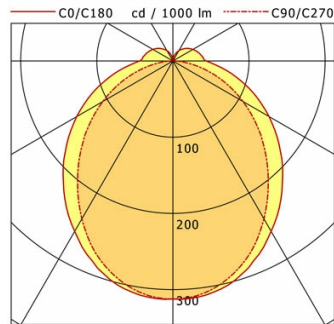

ML-A 070.11840.2 AOV/DALI

ML-A 070.11840.2 AOV/DALI

Monoline 070 | Surface-Mounted (1xLED 26W 840/4000K 3870lm)

	C0	C90	C180	C270
0°	312	312	312	312
30°	258	240	258	240
60°	146	106	146	106
90°	44	1	44	1
120°	30	0	30	0
150°	16	1	16	1
180°	1	1	1	1
cd / 1000 lm				

Offset [m]	Cone width [m]		Illuminance [lx]
3.0	9.32	6.81	134.3
6.0	18.63	13.62	33.6
9.0	27.95	20.44	14.9
12.0	37.26	27.25	8.4
15.0	46.58	34.06	5.4

η	LED
Efficiency	149 lm/W
Direct/Indirect	↓ 89% / ↑ 11%
System Power	26 W
UGR	X=4H, Y=8H
Reflection factors	70/50/20
UGR C0/C180	24.7
UGR C90/C270	23.1
CIE Flux Codes	45 75 92 89 100
Ra/CRI	>80

LTS

Zubehör