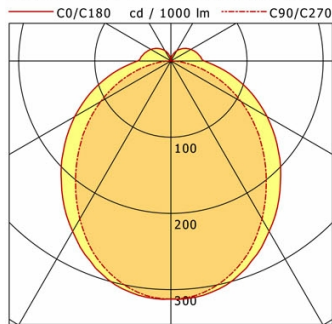

ML-P 070.11830.2 AOV/DALI

ML-P 070.11830.2 AOV/DALI

Monoline 070 | Pendant (1xLED 26W 830/3000K 3650lm)

	C0	C90	C180	C270
0°	312	312	312	312
30°	258	240	258	240
60°	146	106	146	106
90°	44	1	44	1
120°	30	0	30	0
150°	16	1	16	1
180°	1	1	1	1

cd / 1000 lm

Offset [m]	Cone width [m]		Illuminance [lx]
3.0	9.32	6.81	126.7
6.0	18.63	13.62	31.7
9.0	27.95	20.44	14.1
12.0	37.26	27.25	7.9
15.0	46.58	34.06	5.1

η	LED
Efficiency	140 lm/W
Direct/Indirect	↓ 89% / ↑ 11%
System Power	26 W
UGR	X=4H, Y=8H
Reflection factors	70/50/20
UGR C0/C180	24.5
UGR C90/C270	22.9
CIE Flux Codes	45 75 92 89 100
Ra/CRI	>80

LTS

Zubehör