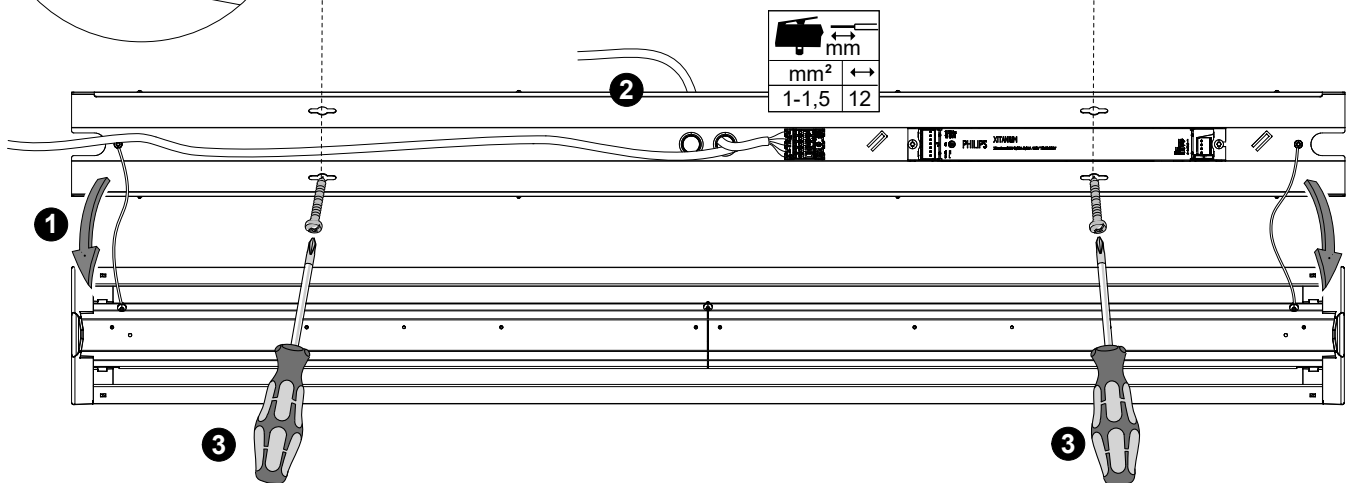

FAGERHULT

SE - 566 80 Habo

Dwide Corner

STANDARD	DALI	1-10V DIM	PHASE-PULSE CONTROL

X ← 680mm → X

Ljuskällan ska enbart bytas ut av tillverkaren eller hans utsedda person.
The light source shall only be replaced by the manufacturer or his designated person.