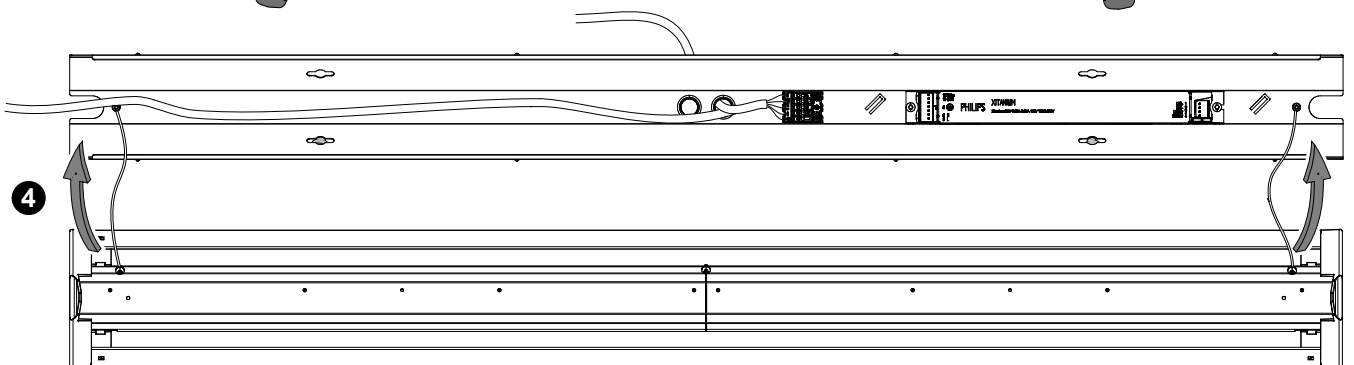

FAGERHULT

SE - 566 80 Habo

Dwide Corner

STANDARD	DALI	1-10V DIM	PHASE-PULSE CONTROL

X ← 680mm → X

Ljuskällan ska enbart bytas ut av tillverkaren eller hans utsedda person.
The light source shall only be replaced by the manufacturer or his designated person.