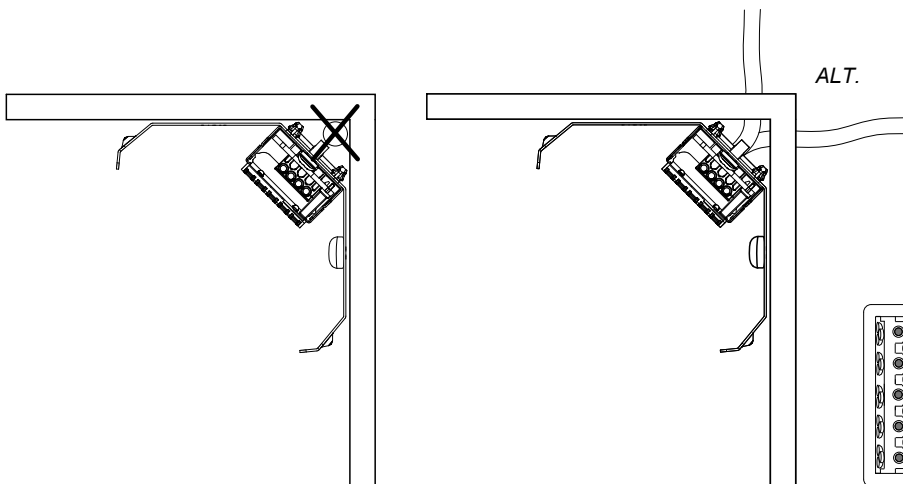

FAGERHULT

SE - 566 80 Habo

Dwide Corner

STANDARD	DALI	1-10V DIM	PHASE-PULSE CONTROL

X ← 680mm → X

Ljuskällan ska enbart bytas ut av tillverkaren eller hans utsedda person.
The light source shall only be replaced by the manufacturer or his designated person.