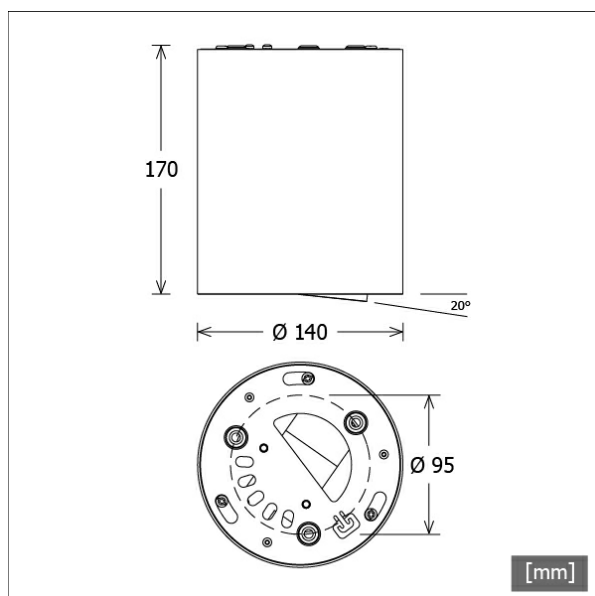

Lichttechnik / Normen

Leuchtmittel	LED Spot / CRI 80 / 4000 K
EPREL Lichtquellen	848119
Lebensdauer	L90 B50 50.000 h L80 B50 100.000 h L80 B20 50.000 h
Systemleistung	27.0 W
Leuchten-Lichtstrom	2840 lm
Systemeffizienz	105.18 lm/W
Moduleffizienz	160.37 lm/W
UGR Klasse	≤19
Abstrahlbereich	Medium Flood
Abstrahlwinkel	23°
Versorgungsspannung	220 - 240 V / 50 - 60 Hz
Schutzklasse	I
Schutzart	IP20

Abmessungen / Gewichte

Außendurchmesser	140 mm
Höhe	171 mm
Nettogewicht	2.16 kg
Bruttogewicht	2.38 kg