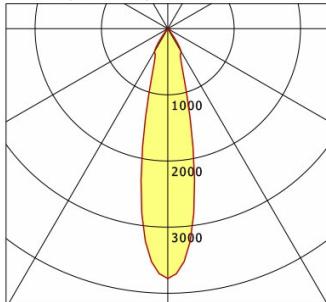

BTN-A 302.30.25/DALI

Button 300 Surface-Mounted (1xLED 27W 830/3000K 2700lm 35 °)

C0/C180 cd / 1000 lm

	C0	C90	C180	C270
0°	3777	3777	3777	3777
15°	1204	1204	1204	1204
30°	398	398	398	398
45°	10	10	10	10
60°	5	5	5	5
75°	3	3	3	3
90°	0	0	0	0
cd / 1000 lm				

Offset [m] Cone width [m] Illuminance [lx]

Offset [m]	Cone width [m]	Illuminance [lx]
3.0	1.25	1133.2
6.0	2.50	283.3
9.0	3.76	125.9
12.0	5.01	70.8
15.0	6.26	45.3

η	LED
Efficiency	100 lm/W
Direct/Indirect	↓ 100% / ↑ 0%
System Power	27 W
UGR	X=4H, Y=8H
Reflection factors	70/50/20
UGR C0/C180	19.2
UGR C90/C270	19.2
CIE Flux Codes	98 99 100 100 100
Ra/CRI	>80

LTS

Zubehör