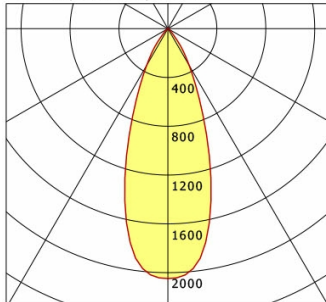

VTRL 13.0530.35/DALI

Vale-Tu Round Large (1xLED 12W 830/3000K 1140lm Wide-Flood °)

C0/C180 cd / 1000 lm

	C0	C90	C180	C270
0°	2048	2048	2048	2048
15°	1367	1367	1367	1367
30°	347	347	347	347
45°	41	41	41	41
60°	5	5	5	5
75°	1	1	1	1
90°	0	0	0	0

cd / 1000 lm

Offset [m] Cone width [m] Illuminance [lx]

Offset [m]	Cone width [m]	Illuminance [lx]
3.0	2.05	259.4
6.0	4.09	64.9
9.0	6.14	28.8
12.0	8.18	16.2
15.0	10.23	10.4

η	LED
Efficiency	95 lm/W
Direct/Indirect	↓ 100% / ↑ 0%
System Power	12 W
UGR	X=4H, Y=8H
Reflection factors	70/50/20
UGR C0/C180	20.5
UGR C90/C270	20.5
CIE Flux Codes	96 100 100 100 100
Ra/CRI	>80

LTS

Zubehör