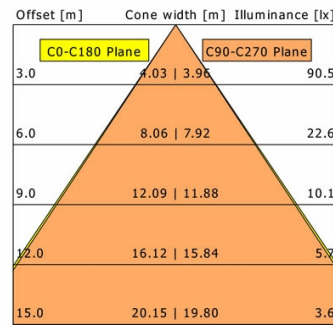

η	LED
Efficiency	77 lm/W
Direct/Indirect	↓ 100% / ↑ 0%
System Power	15 W
UGR	X=4H, Y=8H
Reflection factors	70/50/20
UGR C0/C180	29.9
UGR C90/C270	29.9
CIE Flux Codes	71 92 99 100 100
Ra/CRI	>80

LTS