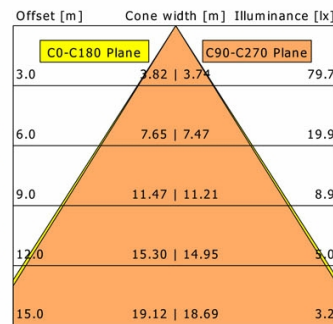

η	LED
Efficiency	69 lm/W
Direct/Indirect	↓ 100% / ↑ 0%
System Power	15 W
UGR	X=4H, Y=8H
Reflection factors	70/50/20
UGR C0/C180	31.7
UGR C90/C270	31.6
CIE Flux Codes	65 88 97 100 100
Ra/CRI	>80

LTS