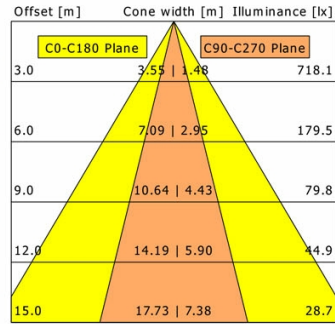

## CSA-R 403.930.OV46/DALI

CSA 40 Generation 2 (1xLED 27W 930/3000K 3450lm)

— C0/C180 cd / 1000 lm — C90/C270

	C0	C90	C180	C270
0°	1873	1873	1873	1873
15°	1693	858	1693	858
30°	1006	372	1006	372
45°	20	10	20	10
60°	2	1	2	1
75°	0	0	0	0
90°	0	0	0	0

cd / 1000 lm

<b>η</b>	LED
Efficiency	128 lm/W
Direct/Indirect	↓ 100% / ↑ 0%
System Power	27 W
<b>UGR</b>	X=4H, Y=8H
Reflection factors	70/50/20
UGR C0/C180	22.8
UGR C90/C270	19.3
CIE Flux Codes	99 100 100 100 100
Ra/CRI	>90