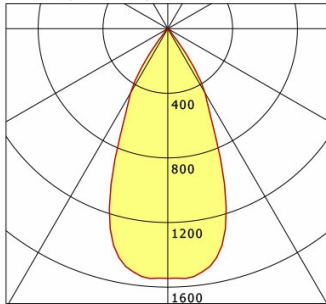

BTN-A 302.27.50/DALI

Button 300 Surface-Mounted (1xLED 27W 827/2700K 2490lm 50 °)

C0/C180 cd / 1000 lm

	C0	C90	C180	C270
0°	1546	1546	1546	1546
15°	1340	1340	1340	1340
30°	459	459	459	459
45°	18	18	18	18
60°	6	6	6	6
75°	5	5	5	5
90°	0	0	0	0
cd / 1000 lm				

Offset [m] Cone width [m] Illuminance [lx]

Offset [m]	Cone width [m]	Illuminance [lx]
3.0	2.59	427.7
6.0	5.17	106.9
9.0	7.76	47.5
12.0	10.34	26.7
15.0	12.93	17.1

η	LED
Efficiency	92 lm/W
Direct/Indirect	↓ 100% / ↑ 0%
System Power	27 W
UGR	X=4H, Y=8H
Reflection factors	70/50/20
UGR C0/C180	20.4
UGR C90/C270	20.4
CIE Flux Codes	97 99 100 100 100
Ra/CRI	>80

LTS

Zubehör