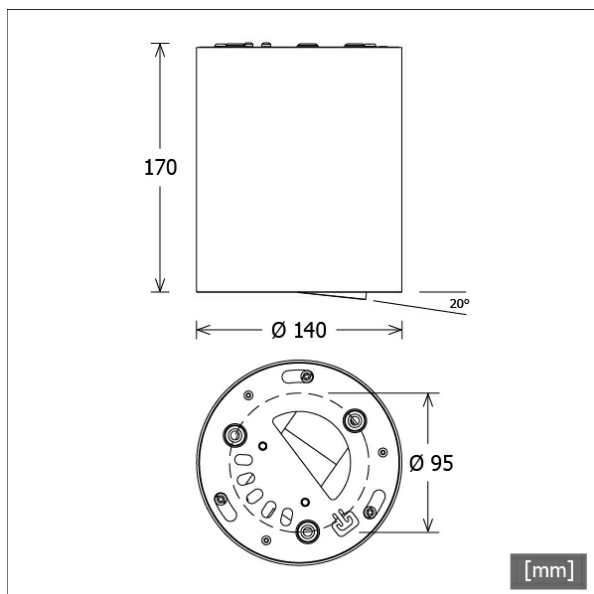

## Abmessungen / Gewichte

Außendurchmesser	140 mm
Höhe	171 mm
Nettogewicht	2.16 kg
Bruttogewicht	2.38 kg

Offset [m] Cone width [m] Illuminance [lx]

Offset [m]	Cone width [m]	Illuminance [lx]
3.0	2.59	427.7
6.0	5.17	106.9
9.0	7.76	47.5
12.0	10.34	26.7
15.0	12.93	17.1

<b>η</b>	LED
Efficiency	92 lm/W
Direct/Indirect	↓ 100% / ↑ 0%
System Power	27 W
<b>UGR</b>	X=4H, Y=8H
Reflection factors	70/50/20
UGR C0/C180	20.4
UGR C90/C270	20.4
CIE Flux Codes	97 99 100 100 100
Ra/CRI	>80