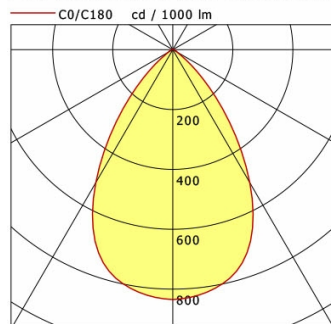

C0	C90	C180	C270
0°	835	835	835	835
15°	779	779	779	779
30°	513	513	513	513
45°	155	155	155	155
60°	18	18	18	18
75°	6	6	6	6
90°	0	0	0	0

cd / 1000 lm

Offset [m]	Cone width [m]	Illuminance [lx]
3.0	3.99	92.8
6.0	7.99	23.2
9.0	11.98	10.3
12.0	15.98	5.8
15.0	19.97	3.7

η	LED
Efficiency	91 lm/W
Direct/Indirect	↓ 100% / ↑ 0%
System Power	11 W
UGR	X=4H, Y=8H
Reflection factors	70/50/20
UGR C0/C180	18.2
UGR C90/C270	18.2
CIE Flux Codes	85 98 100 100 100
Ra/CRI	>80

LTS