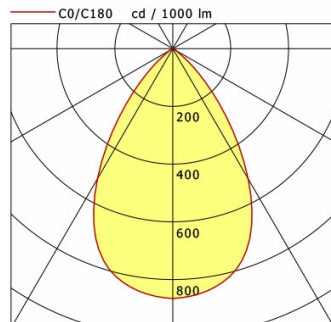

FLIQ 300.1030.01/DALI

Flixx 300 Square (FLIQZ 300.05, 1xLED 11W 830/3000K 1010lm)

	C0	C90	C180	C270
0°	866	866	866	866
15°	805	805	805	805
30°	521	521	521	521
45°	145	145	145	145
60°	13	13	13	13
75°	6	6	6	6
90°	0	0	0	0

cd / 1000 lm

Offset [m]	Cone width [m]	Illuminance [lx]
3.0	3.92	97.2
6.0	7.84	24.3
9.0	11.76	10.8
12.0	15.69	6.1
15.0	19.61	3.9

η	LED
Efficiency	92 lm/W
Direct/Indirect	↓ 100% / ↑ 0%
System Power	11 W
UGR	X=4H, Y=8H
Reflection factors	70/50/20
UGR C0/C180	17.9
UGR C90/C270	17.9
CIE Flux Codes	86 98 99 100 100
Ra/CRI	>80

LTS

Flixx 300 Square (FLIQZ 300.24, 1xLED 11W 830/3000K 980lm)