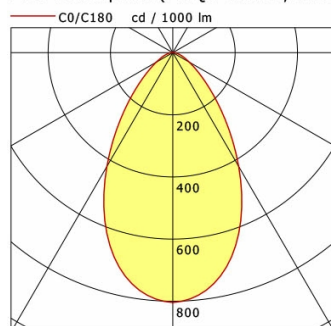

C0	C90	C180	C270
0°	804	804	804	804
15°	698	698	698	698
30°	423	423	423	423
45°	173	173	173	173
60°	62	62	62	62
75°	22	22	22	22
90°	0	0	0	0

cd / 1000 lm

Offset [m]	Cone width [m]	Illuminance [lx]
3.0	3.61	87.6
6.0	7.22	21.9
9.0	10.84	9.7
12.0	14.45	5.5
15.0	18.06	3.5

η	LED
Efficiency	89 lm/W
Direct/Indirect	↓ 100% / ↑ 0%
System Power	11 W
UGR	X=4H, Y=8H
Reflection factors	70/50/20
UGR C0/C180	21.7
UGR C90/C270	21.7
CIE Flux Codes	73 93 98 100 100
Ra/CRI	>80

LTS

Flixx 300 Square (FLIQZ 300.25, 1xLED 11W 830/3000K 1000lm)