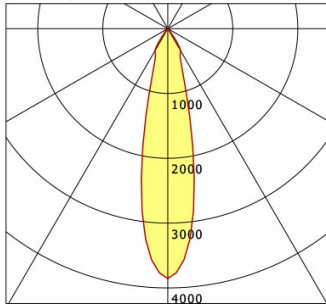

BTN-A 301.30.25/DALI

Button 300 Surface-Mounted (1xLED 14W 830/3000K 1400lm 35 °)

C0/C180 cd / 1000 lm

	C0	C90	C180	C270
0°	3855	3855	3855	3855
15°	1201	1201	1201	1201
30°	396	396	396	396
45°	11	11	11	11
60°	5	5	5	5
75°	3	3	3	3
90°	0	0	0	0
cd / 1000 lm				

Offset [m] Cone width [m] Illuminance [lx]

Offset [m]	Cone width [m]	Illuminance [lx]
3.0	1.24	599.7
6.0	2.48	149.9
9.0	3.72	66.6
12.0	4.96	37.5
15.0	6.20	24.0

η	LED
Efficiency	100 lm/W
Direct/Indirect	↓ 100% / ↑ 0%
System Power	14 W
UGR	X=4H, Y=8H
Reflection factors	70/50/20
UGR C0/C180	16.9
UGR C90/C270	16.9
CIE Flux Codes	98 99 100 100 100
Ra/CRI	>80

LTS

Zubehör