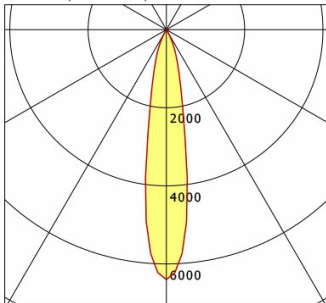

C0	C90	C180	C270
0°	6400	6400	6400	6400
15°	1343	1343	1343	1343
30°	85	85	85	85
45°	7	7	7	7
60°	1	1	1	1
75°	0	0	0	0
90°	0	0	0	0
cd / 1000 lm				

Offset [m] Cone width [m] Illuminance [lx]