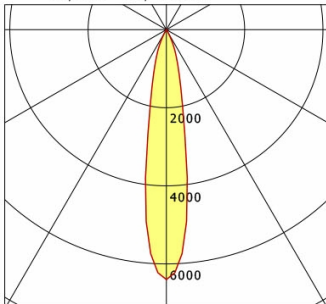

	C0	C90	C180	C270
0°	6400	6400	6400	6400
15°	1343	1343	1343	1343
30°	85	85	85	85
45°	7	7	7	7
60°	1	1	1	1
75°	0	0	0	0
90°	0	0	0	0
cd / 1000 lm				

Offset [m] Cone width [m] Illuminance [lx]

η	LED
Efficiency	57 lm/W
Direct/Indirect	↓ 100% / ↑ 0%
System Power	14 W
UGR	X=4H, Y=8H
Reflection factors	70/50/20
UGR C0/C180	<10.0
UGR C90/C270	<10.0
CIE Flux Codes	99 100 100 100 100
Ra/CRI	>90

Offset [m] Cone width [m] Illuminance [lx]

η	LED
Efficiency	62 lm/W
Direct/Indirect	↓ 100% / ↑ 0%
System Power	14 W
UGR	X=4H, Y=8H
Reflection factors	70/50/20
UGR C0/C180	<10.0
UGR C90/C270	<10.0
CIE Flux Codes	99 100 100 100 100
Ra/CRI	>90

LTS

Ilvy Fix (6500 K, 1xLED 14W TWL 1010lm 20°)

— C0/C180 cd / 1000 lm

	C0	C90	C180	C270
0°	6400	6400	6400	6400
15°	1343	1343	1343	1343
30°	85	85	85	85
45°	7	7	7	7
60°	1	1	1	1
75°	0	0	0	0
90°	0	0	0	0
cd / 1000 lm				

Offset [m] Cone width [m] Illuminance [lx]

η	LED
Efficiency	72 lm/W
Direct/Indirect	↓ 100% / ↑ 0%
System Power	14 W
UGR	X=4H, Y=8H
Reflection factors	70/50/20
UGR C0/C180	<10.0
UGR C90/C270	<10.0
CIE Flux Codes	99 100 100 100 100
Ra/CRI	>90