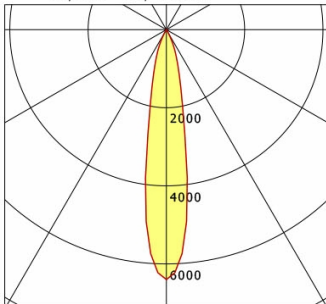

LTS

Ilvy Fix (6500 K, 1xLED 14W TWL 1010lm 20°)

— C0/C180 cd / 1000 lm

	C0	C90	C180	C270
0°	6400	6400	6400	6400
15°	1343	1343	1343	1343
30°	85	85	85	85
45°	7	7	7	7
60°	1	1	1	1
75°	0	0	0	0
90°	0	0	0	0
cd / 1000 lm				

Offset [m] Cone width [m] Illuminance [lx]

η	LED
Efficiency	72 lm/W
Direct/Indirect	↓ 100% / ↑ 0%
System Power	14 W
UGR	X=4H, Y=8H
Reflection factors	70/50/20
UGR C0/C180	<10.0
UGR C90/C270	<10.0
CIE Flux Codes	99 100 100 100 100
Ra/CRI	>90

LTS

Ilvy Fix (2700 K, 1xLED 14W TWL 780lm 20°)

— C0/C180 cd / 1000 lm

	C0	C90	C180	C270
0°	6400	6400	6400	6400
15°	1343	1343	1343	1343
30°	85	85	85	85
45°	7	7	7	7
60°	1	1	1	1
75°	0	0	0	0
90°	0	0	0	0
cd / 1000 lm				

Offset [m] Cone width [m] Illuminance [lx]

η	LED
Efficiency	56 lm/W
Direct/Indirect	↓ 100% / ↑ 0%
System Power	14 W
UGR	X=4H, Y=8H
Reflection factors	70/50/20
UGR C0/C180	<10.0
UGR C90/C270	<10.0
CIE Flux Codes	99 100 100 100 100
Ra/CRI	>90