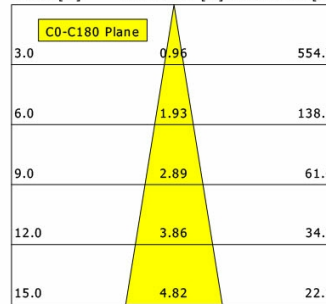

Offset [m] Cone width [m] Illuminance [lx]

η	LED
Efficiency	62 lm/W
Direct/Indirect	↓ 100% / ↑ 0%
System Power	14 W
UGR	X=4H, Y=8H
Reflection factors	70/50/20
UGR C0/C180	<10.0
UGR C90/C270	<10.0
CIE Flux Codes	99 100 100 100 100
Ra/CRI	>90

Offset [m] Cone width [m] Illuminance [lx]

η	LED
Efficiency	72 lm/W
Direct/Indirect	↓ 100% / ↑ 0%
System Power	14 W
UGR	X=4H, Y=8H
Reflection factors	70/50/20
UGR C0/C180	<10.0
UGR C90/C270	<10.0
CIE Flux Codes	99 100 100 100 100
Ra/CRI	>90

LTS

Ilvy Fix (2700 K, 1xLED 14W TWL 780lm 20°)

— C0/C180 cd / 1000 lm

	C0	C90	C180	C270
0°	6400	6400	6400	6400
15°	1343	1343	1343	1343
30°	85	85	85	85
45°	7	7	7	7
60°	1	1	1	1
75°	0	0	0	0
90°	0	0	0	0
cd / 1000 lm				

Offset [m] Cone width [m] Illuminance [lx]

η	LED
Efficiency	56 lm/W
Direct/Indirect	↓ 100% / ↑ 0%
System Power	14 W
UGR	X=4H, Y=8H
Reflection factors	70/50/20
UGR C0/C180	<10.0
UGR C90/C270	<10.0
CIE Flux Codes	99 100 100 100 100
Ra/CRI	>90